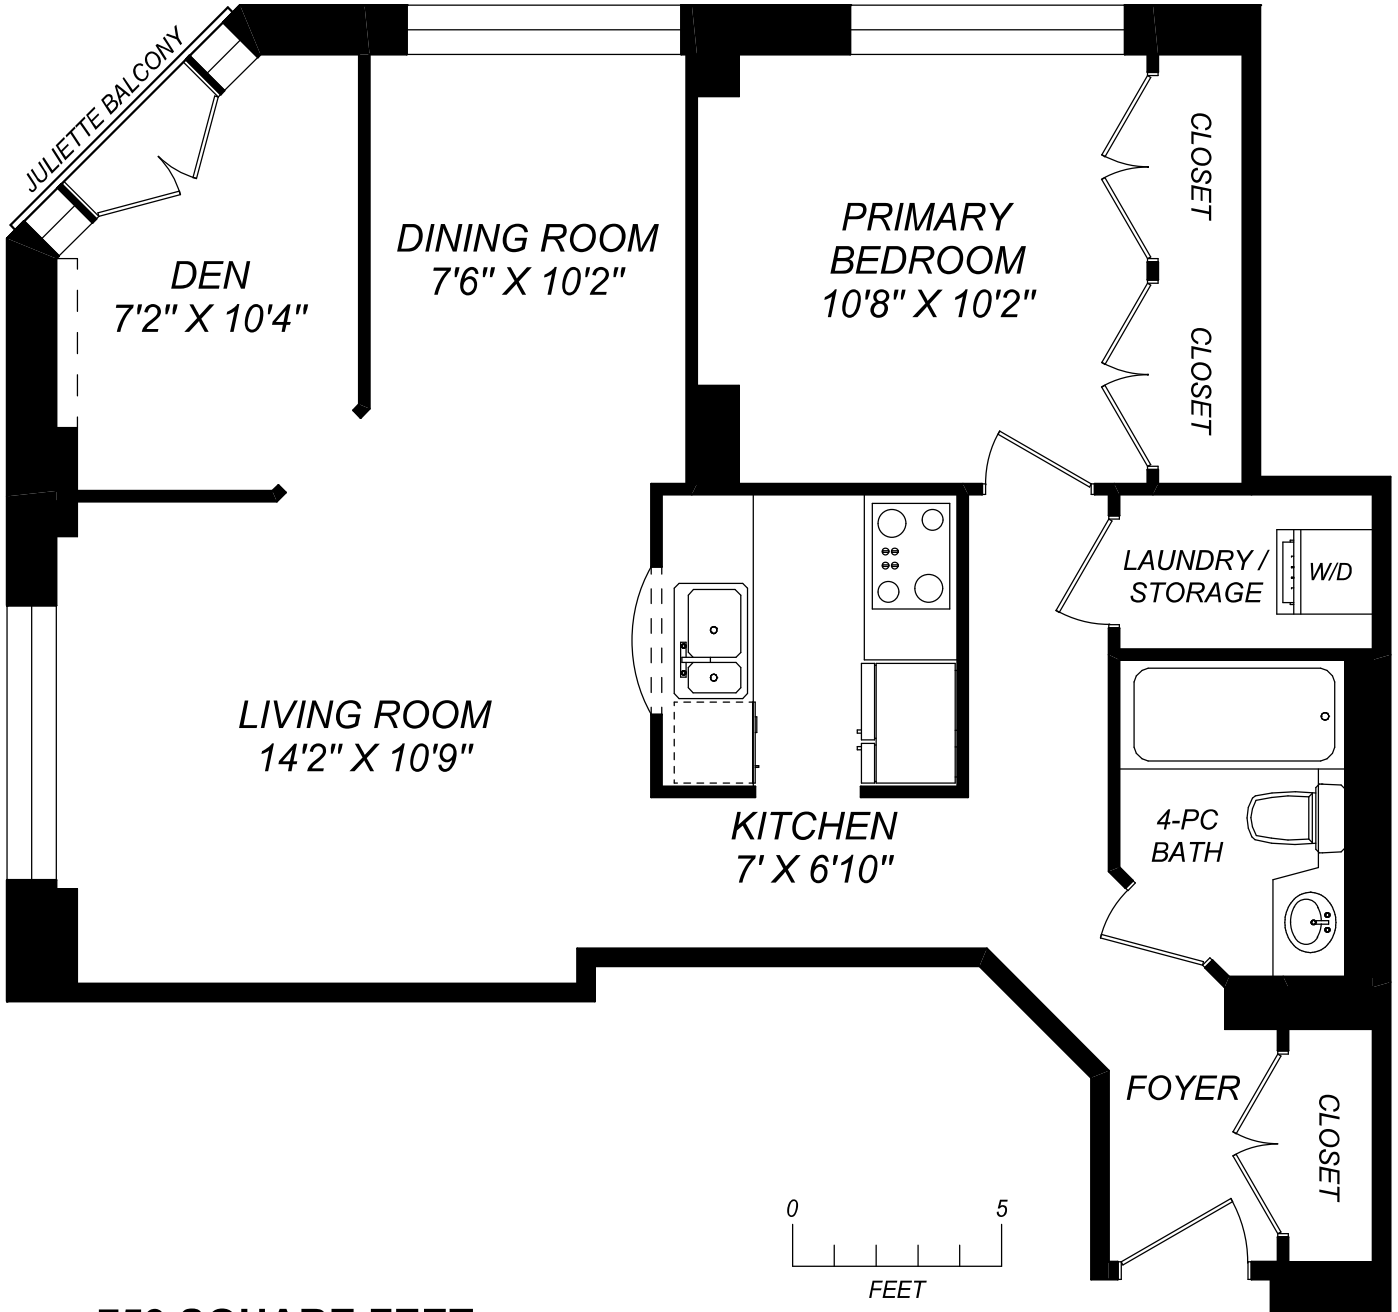

33 DELISLE AVENUE - SUITE 204

753 SQUARE FEET

416 573 2096

E & O.E.

Floor plan may not be 100% accurate.