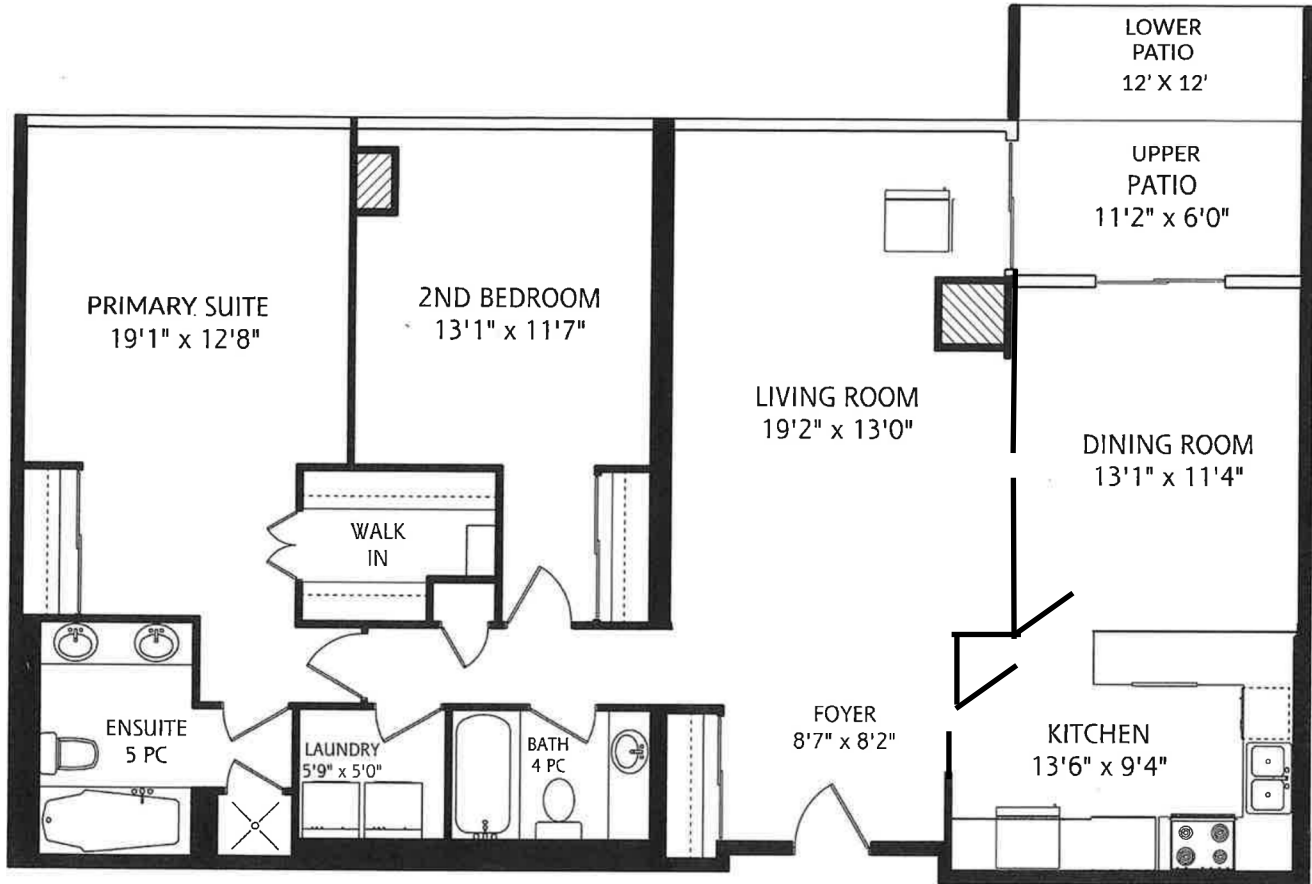

18 Lower Village Gate #107

1,430 SQUARE FEET

ALL MEASUREMENTS SHOULD BE CONSIDERED APPROXIMATE

All measurements are approximate and should be verified by the agent/ buyer.