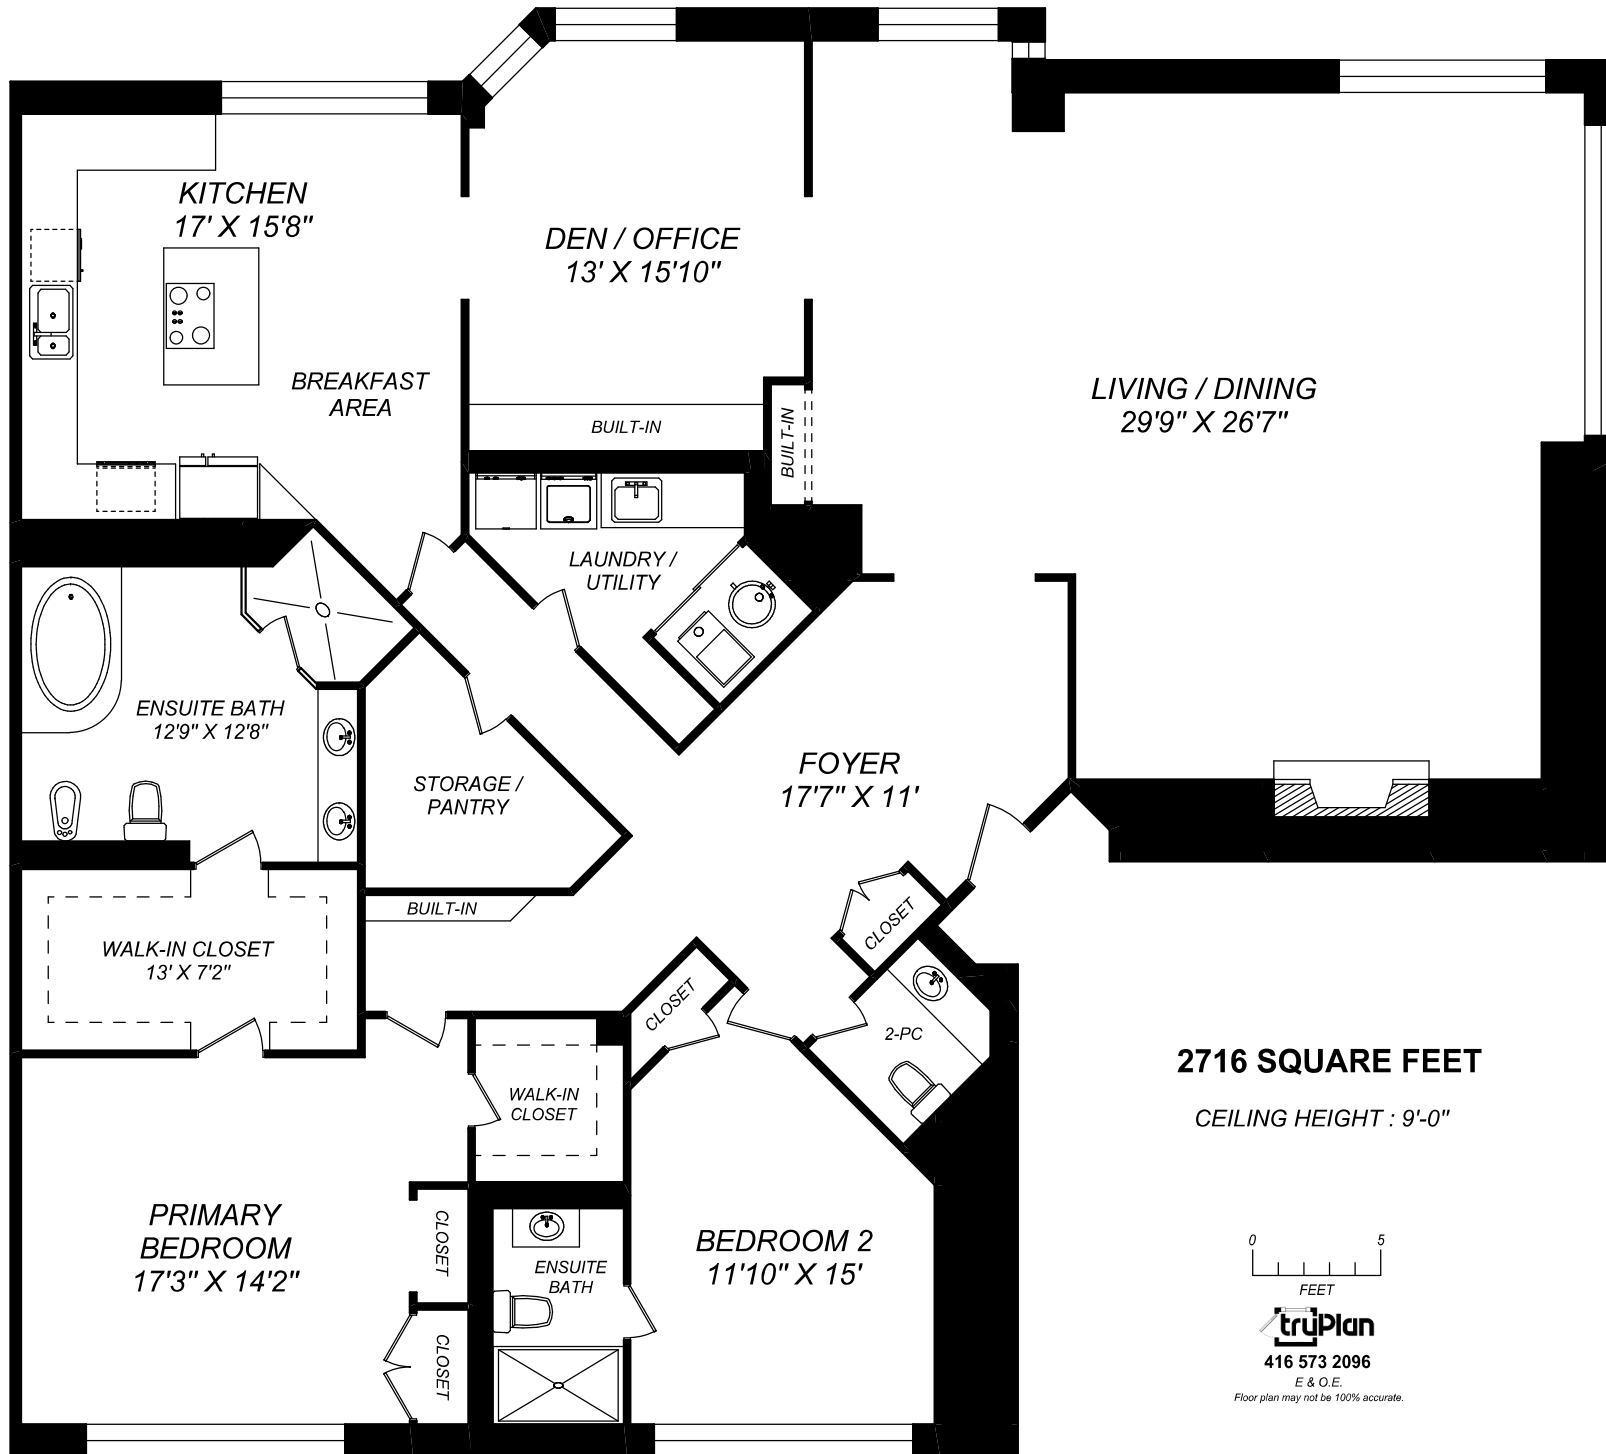

1132 BAY STREET - SUITE 1702

2716 SQUARE FEET

CEILING HEIGHT : 9'-0"

truPlan

416 573 2096

E & O.E.

Floor plan may not be 100% accurate.