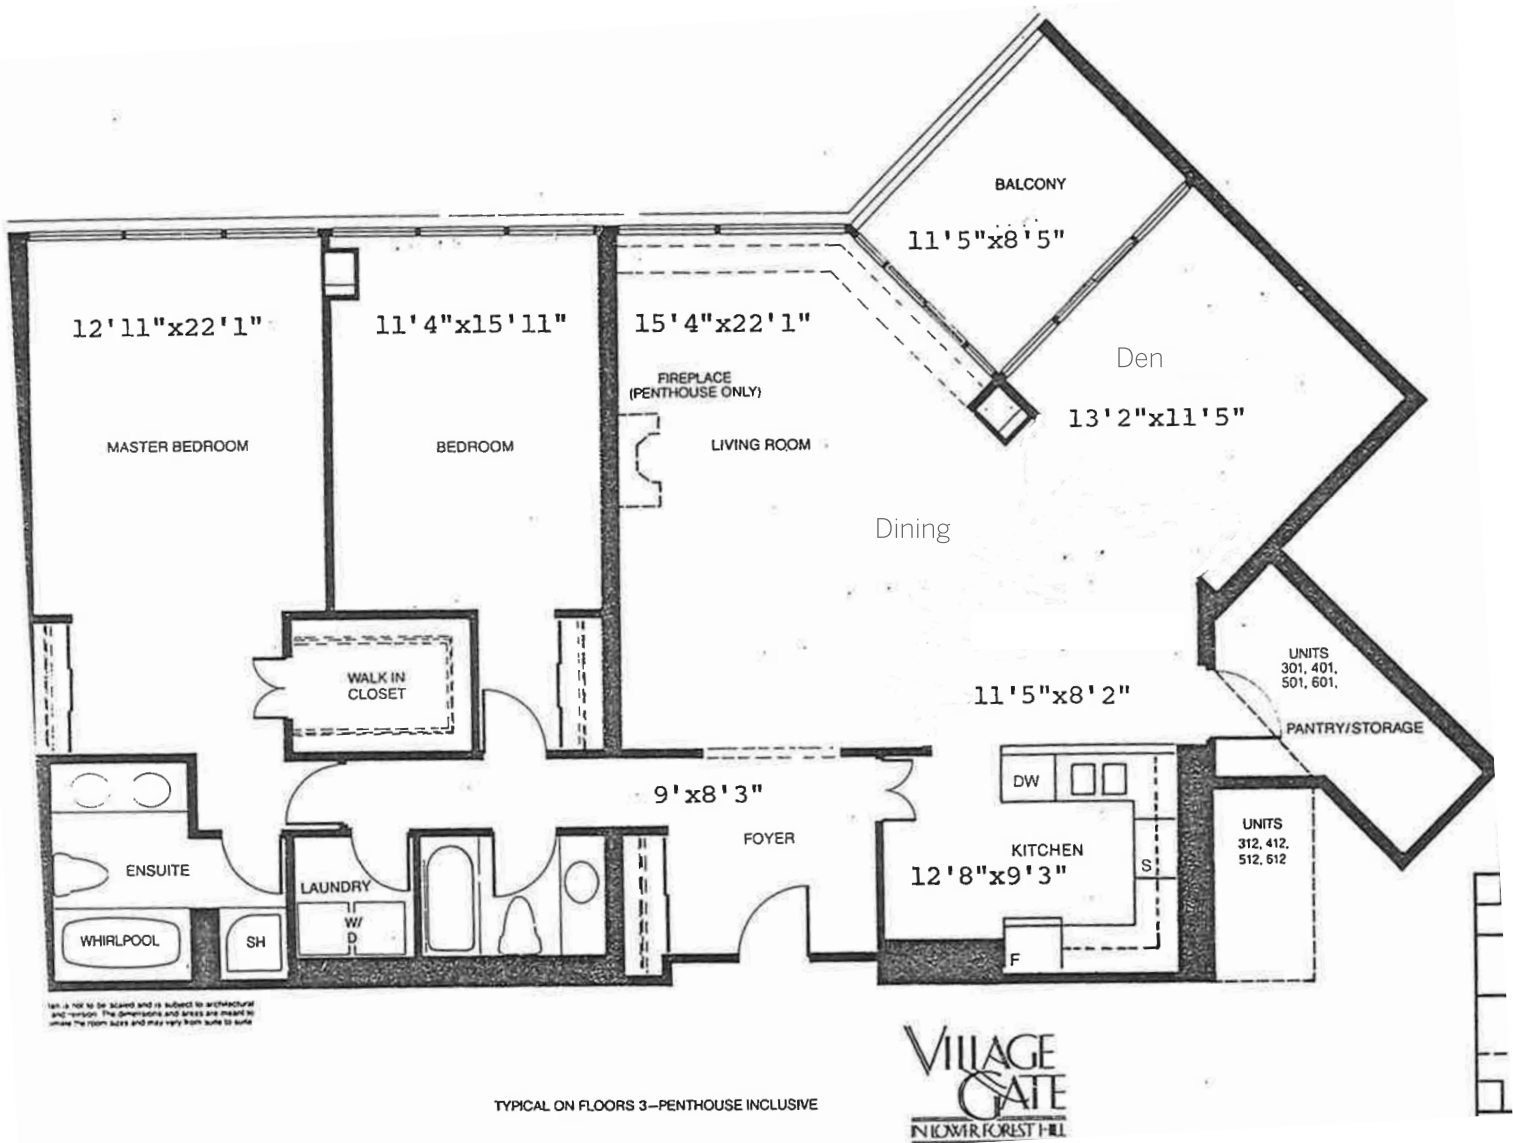

18 Lower Village Gate #612

Approx. 1,730 sq.ft.

All measurements are approximate and should be verified by the agent/ buyer.