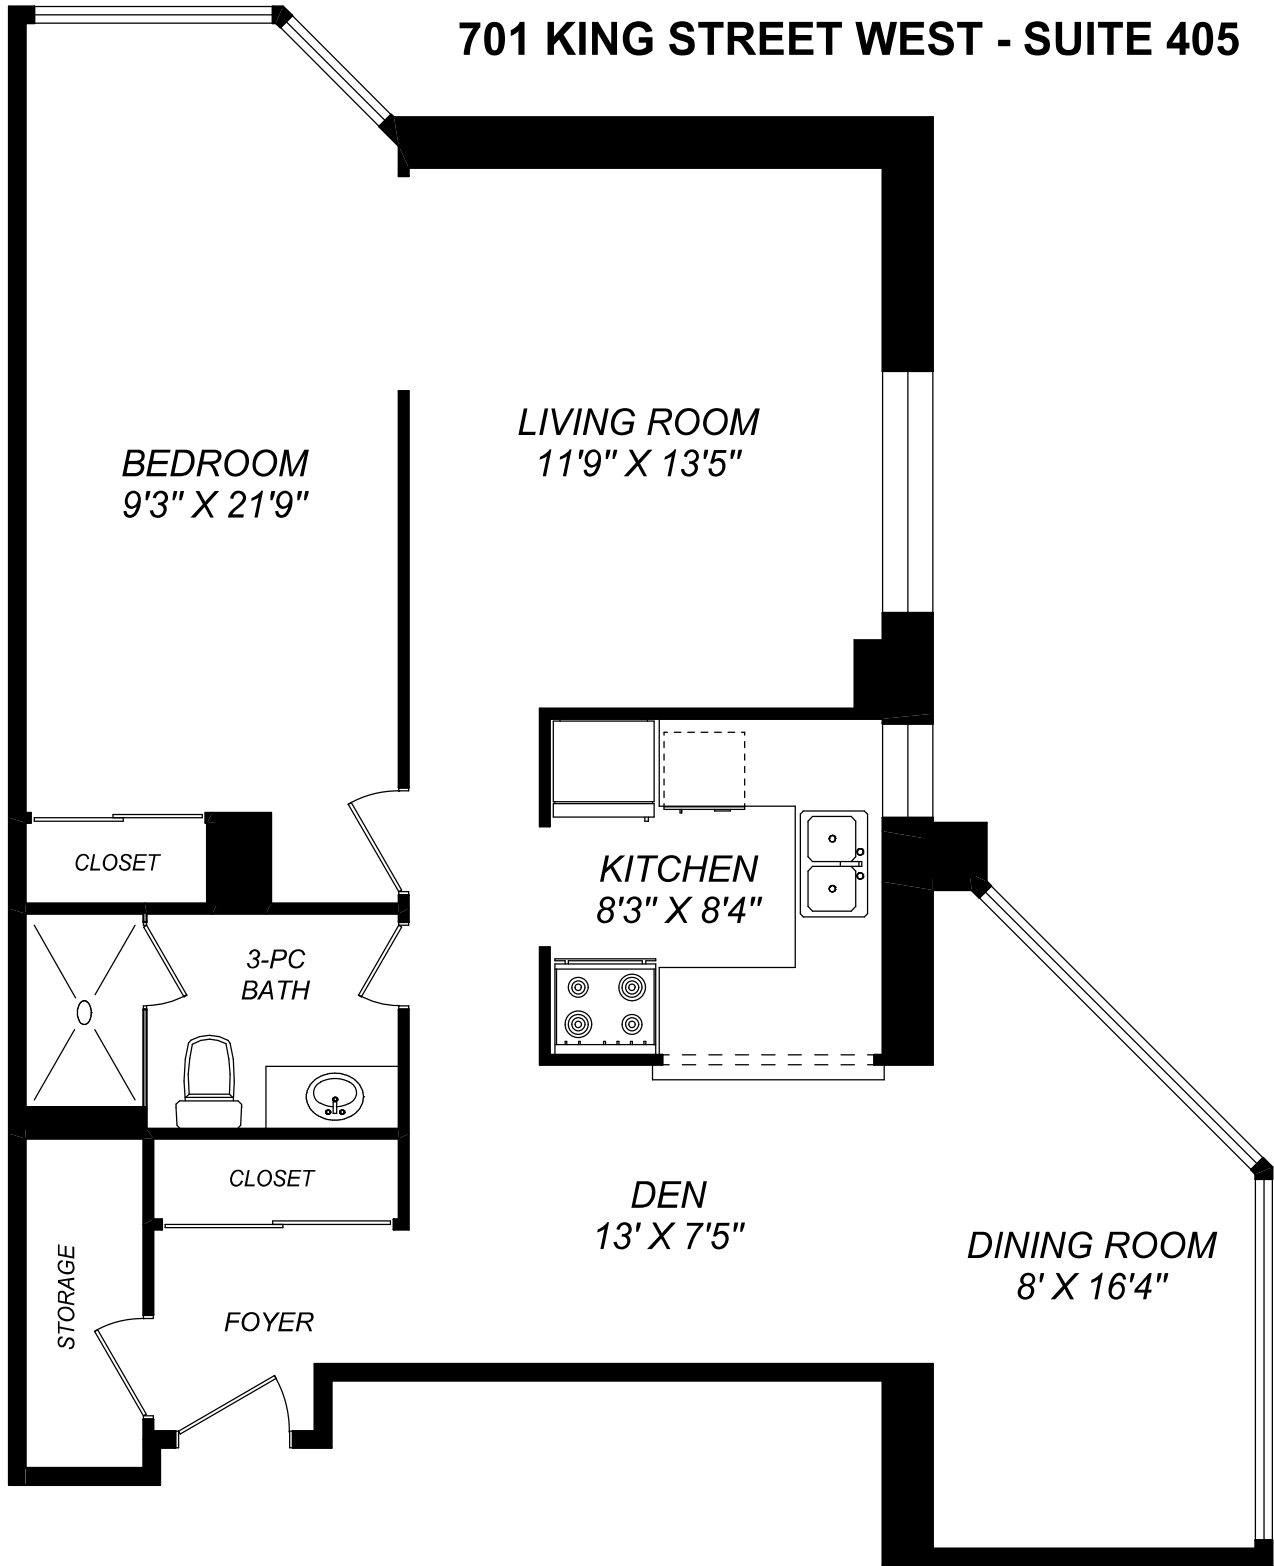

701 KING STREET WEST - SUITE 405

862 SQUARE FEET

416 573 2096

E & O.E.

Floor plan may not be 100% accurate.