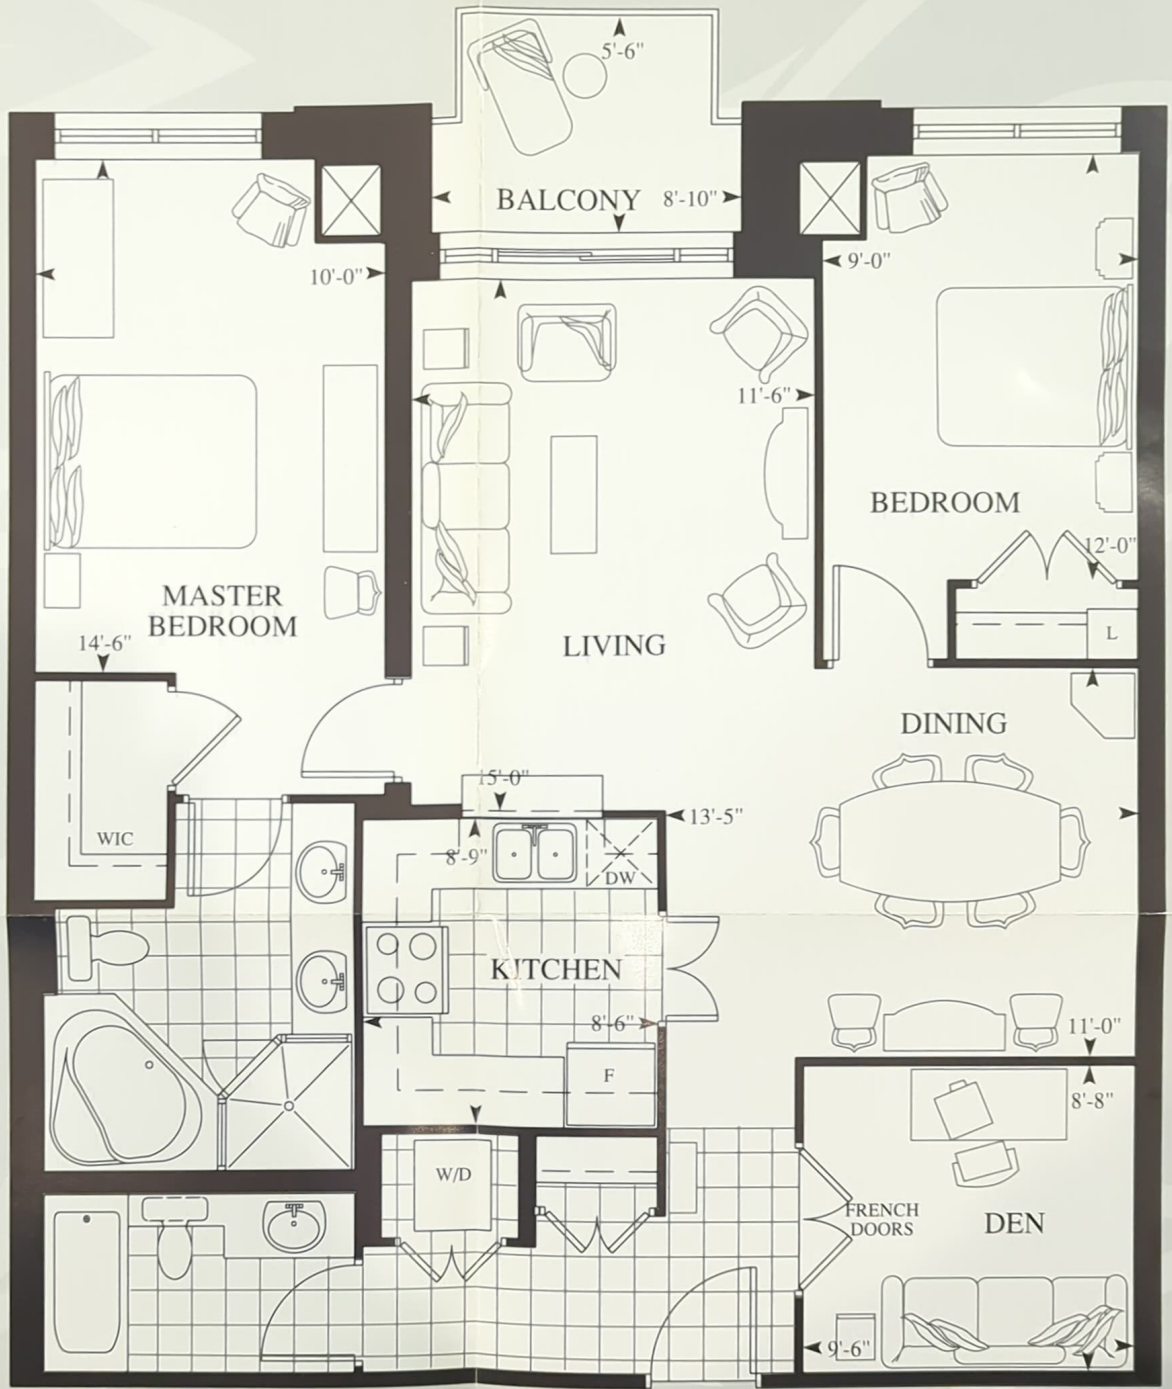

# THE ROSEDALE

1 1 3 5 S q . F t .

# THE ST. CLAIR

at Yonge

Dimensions and specifications are subject to change without notice.  
Actual usable floor space may vary from stated floor plan area E. & O. E. (2-H2)