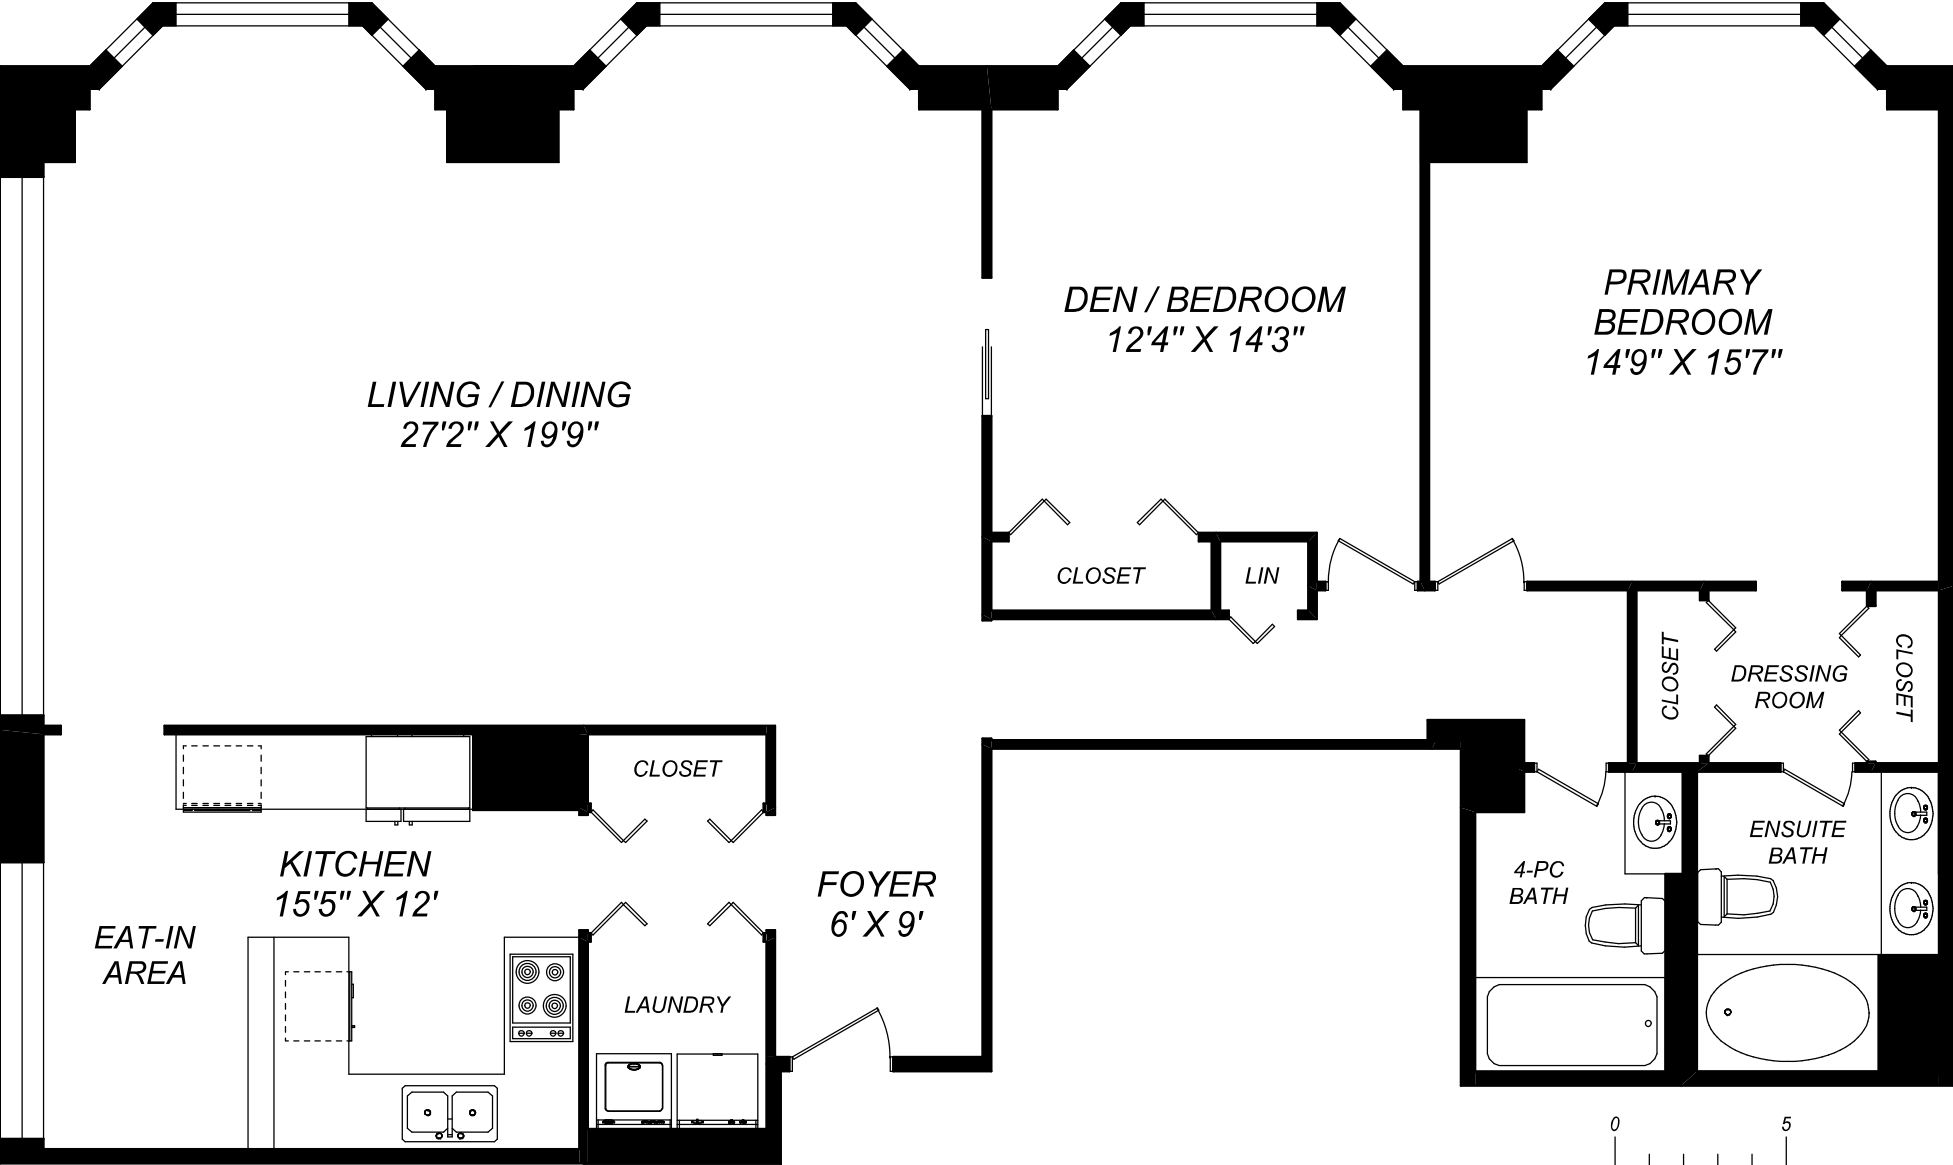

175 CUMBERLAND STREET - SUITE 2202

1643 SQUARE FEET

truPlan

416 573 2096

E & O.E.

Floor plan may not be 100% accurate.