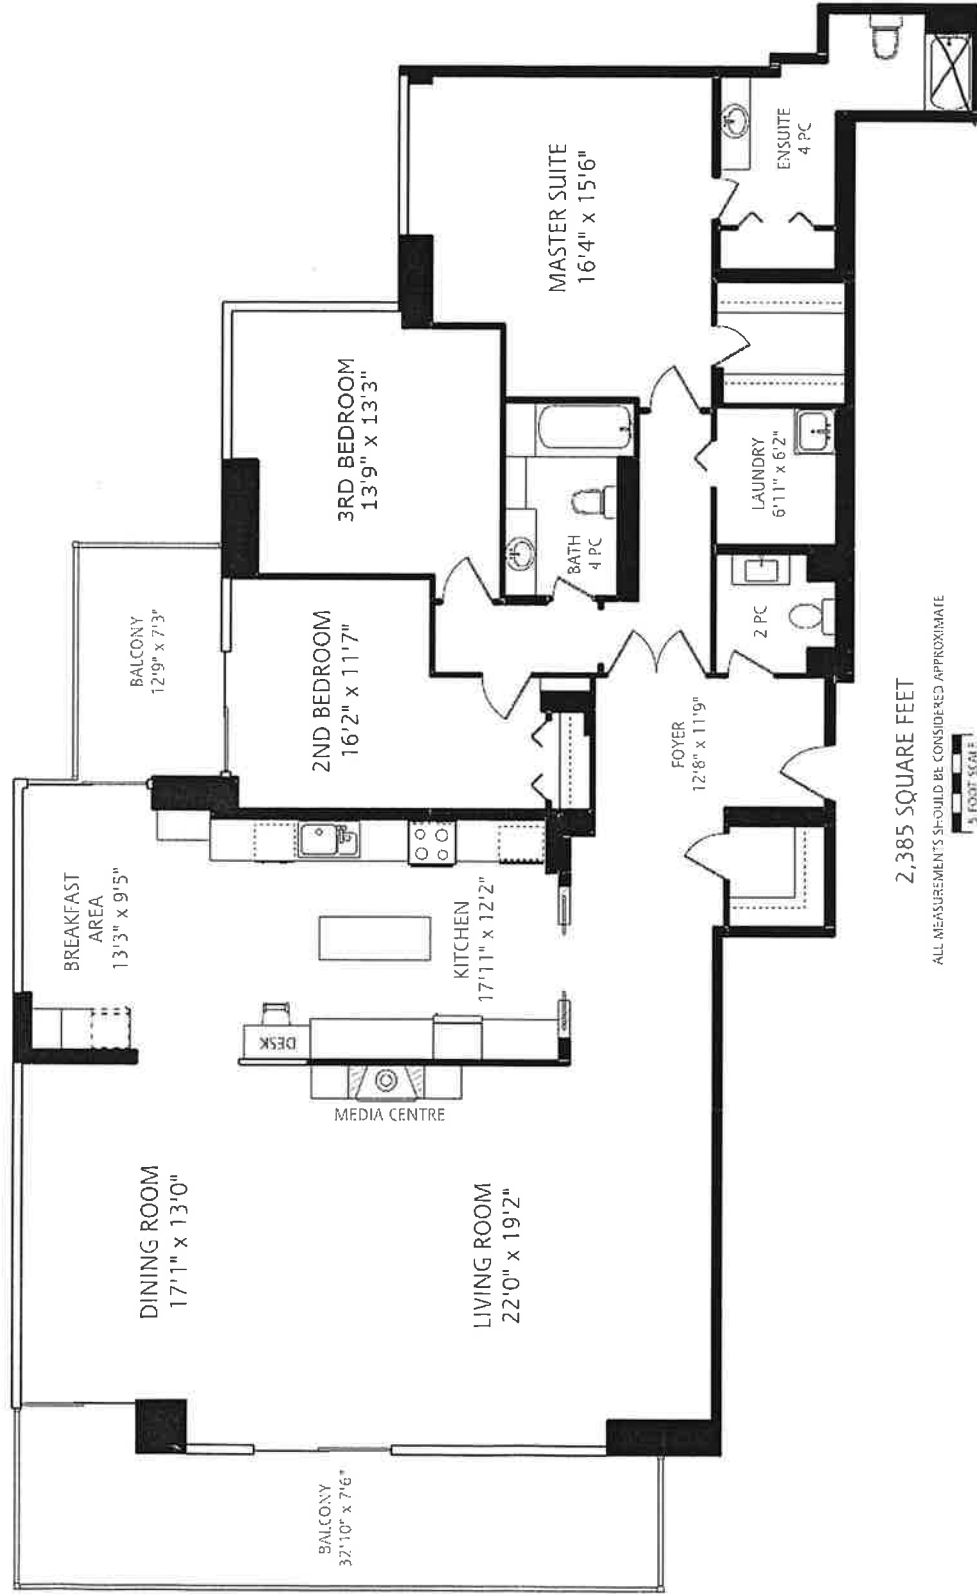

63 ST CLAIR AVENUE WEST SUITE #1505

2,385 SQUARE FEET

ALL MEASUREMENTS SHOULD BE CONSIDERED APPROXIMATE