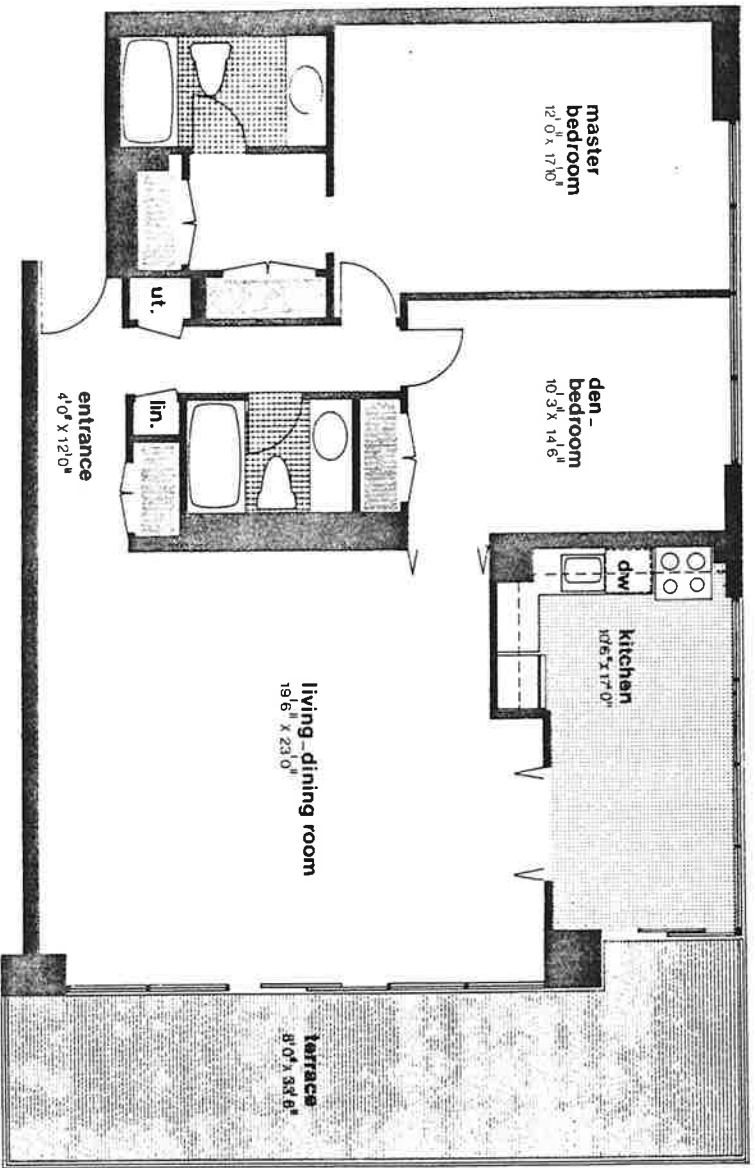

# CHARMIE PLACE

63 St. Clair Avenue West

0 1 2 3 4 5

Apartment Type: 306 1106

Floor Plan