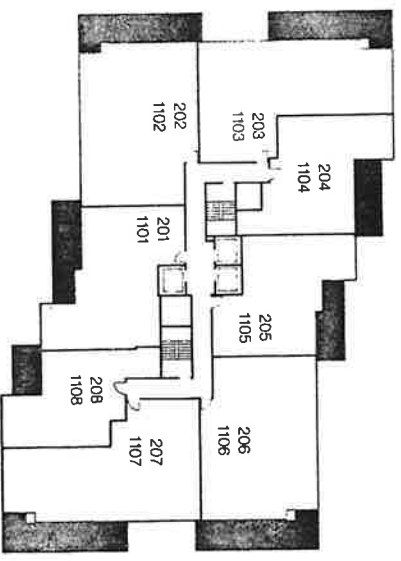

# CHARMIE PLACE

63 St. Clair Avenue West

0 1 2 3 4 5

Apartment Type: 306 1106

Floor Plan