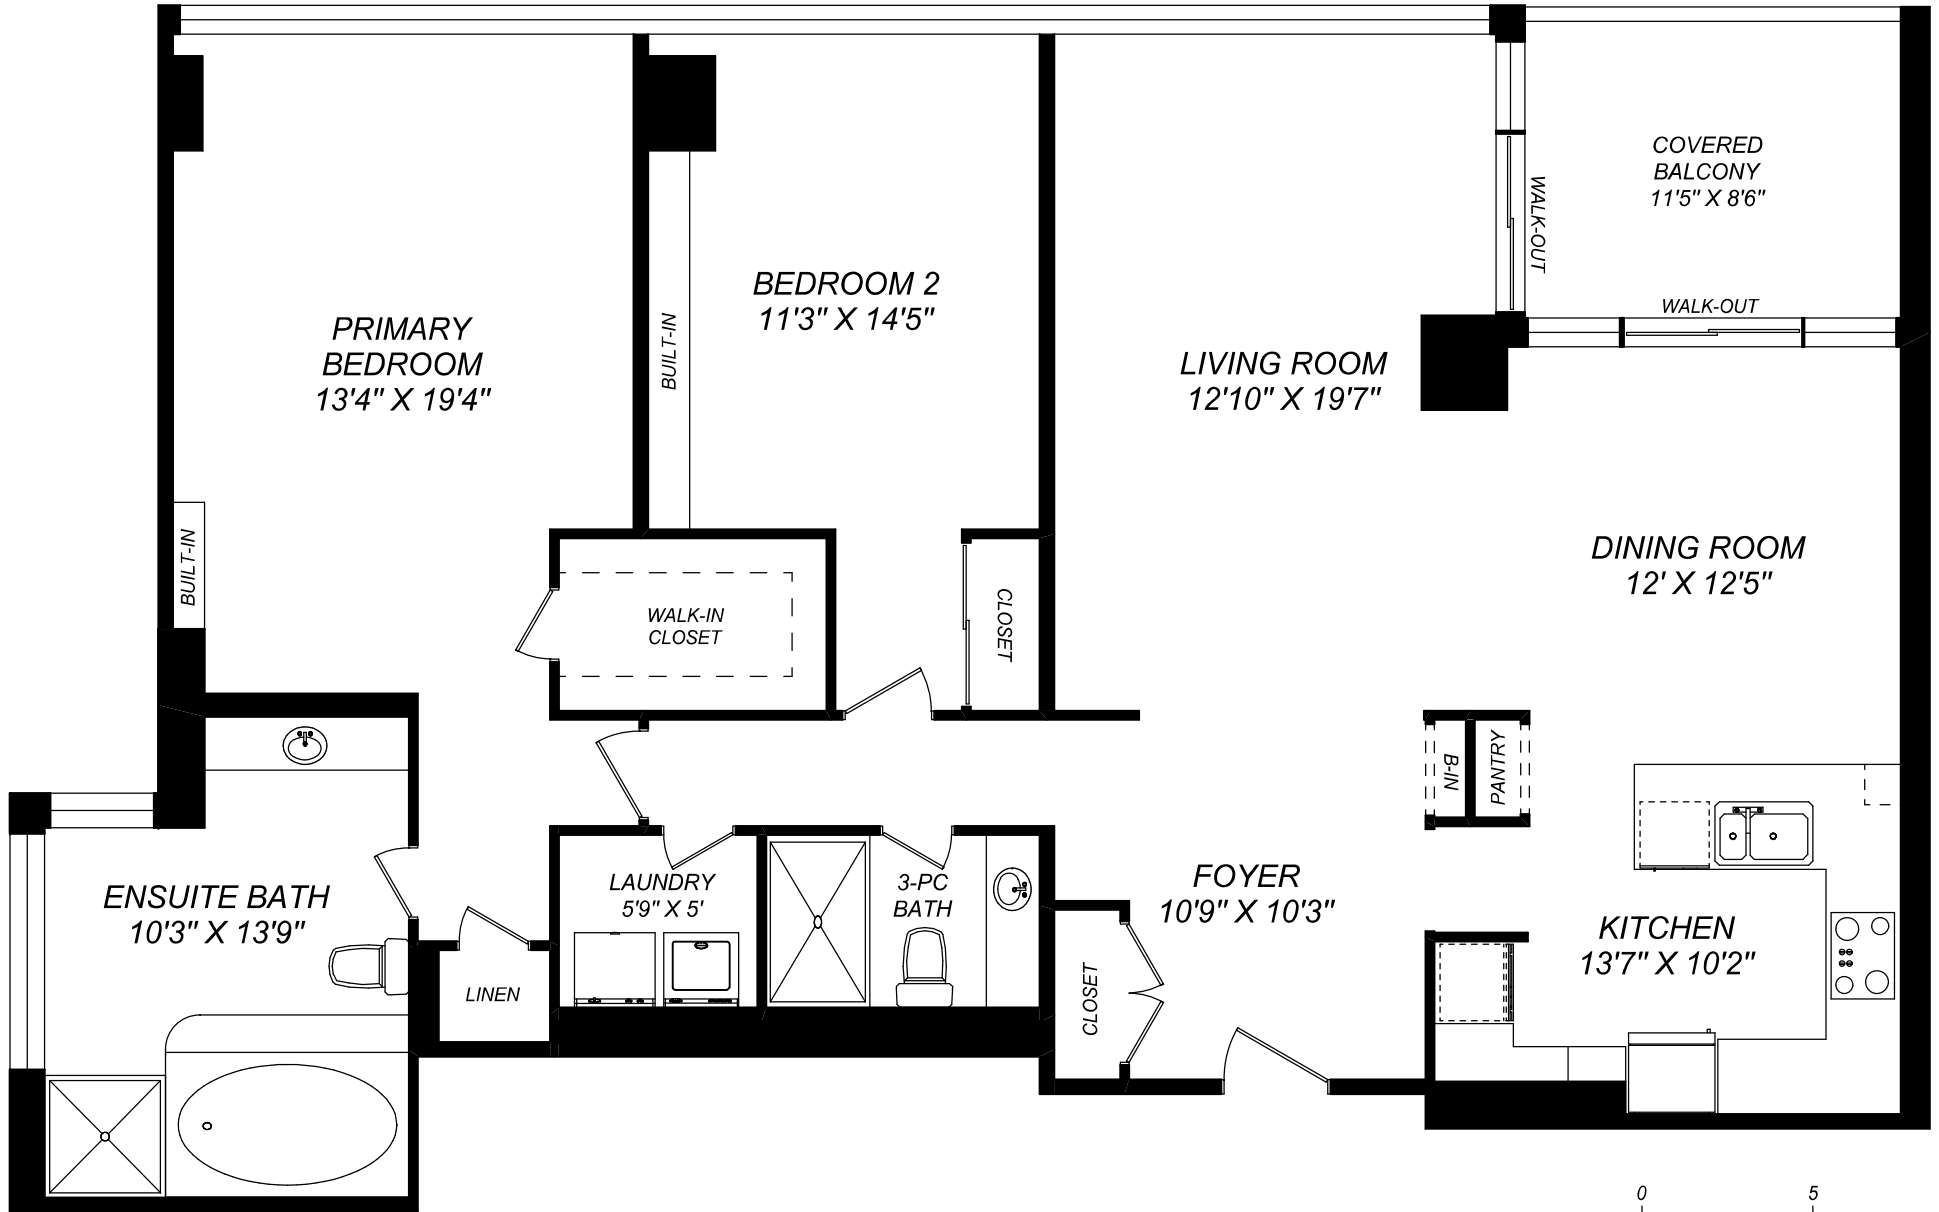

19 LOWER VILLAGE GATE - SUITE 410

1587 SQUARE FEET

truPlan

416 573 2096

E & O.E.

Floor plan may not be 100% accurate.