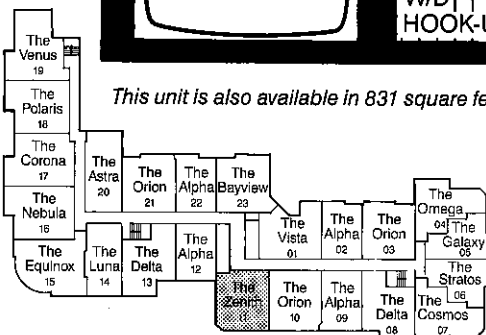

The Zenith

The HORIZON On Bay

882 sq. ft.
(Approximately)

This unit is also available in 831 square feet. (Approximately)

Typical Floor
2nd to 6th
NOTE: 7th Floor Varies

Typical Floor
8th to 27th

All dimensions and square footages are approximate.