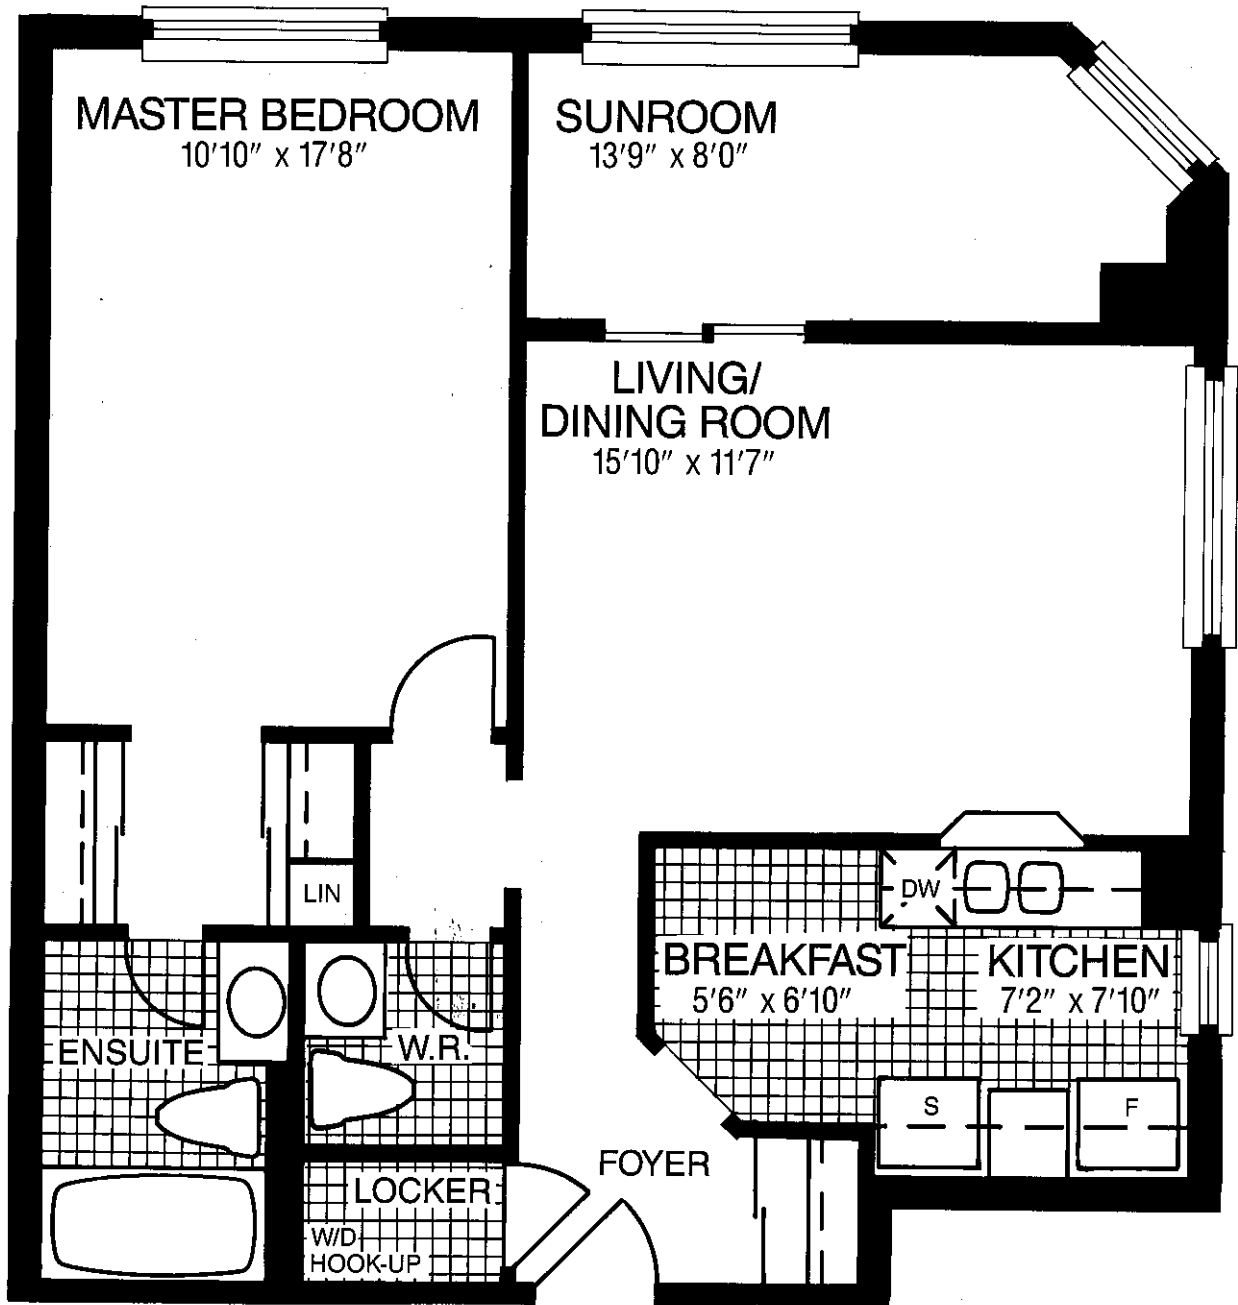

The Zenith

The HORIZON On Bay

882 sq. ft.
(Approximately)

This unit is also available in 831 square feet. (Approximately)

Typical Floor
2nd to 6th
NOTE: 7th Floor Varies

Typical Floor
8th to 27th

All dimensions and square footages are approximate.