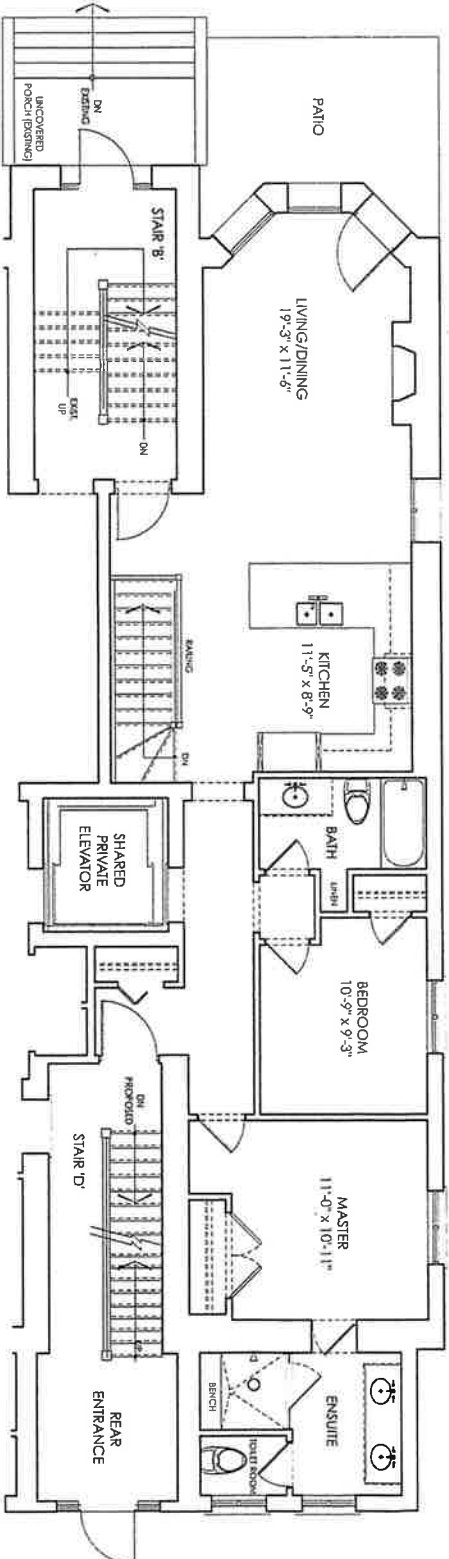

319 Lonsdale Road

SUITE 1C - MAIN & LOWER LEVEL

main & lower level

two bedroom
three baths
recreation room
patio

Suite Area
1744 sq. ft.

Outdoor Area
100 sq. ft.

Total Area
1844 sq. ft.

MAIN FLOOR • 1152 sq. ft. + PATIO 100 sq. ft.

LOWER LEVEL • 592 sq. ft.

MAIN FLOOR

319

317

LONSDALE

All areas and stated room dimensions are approximate and are subject to normal construction variances. Actual usable/living area will vary from the stated floor area. Prospective purchasers should satisfy themselves regarding the accuracy of the information presented herein. E. & O.E.