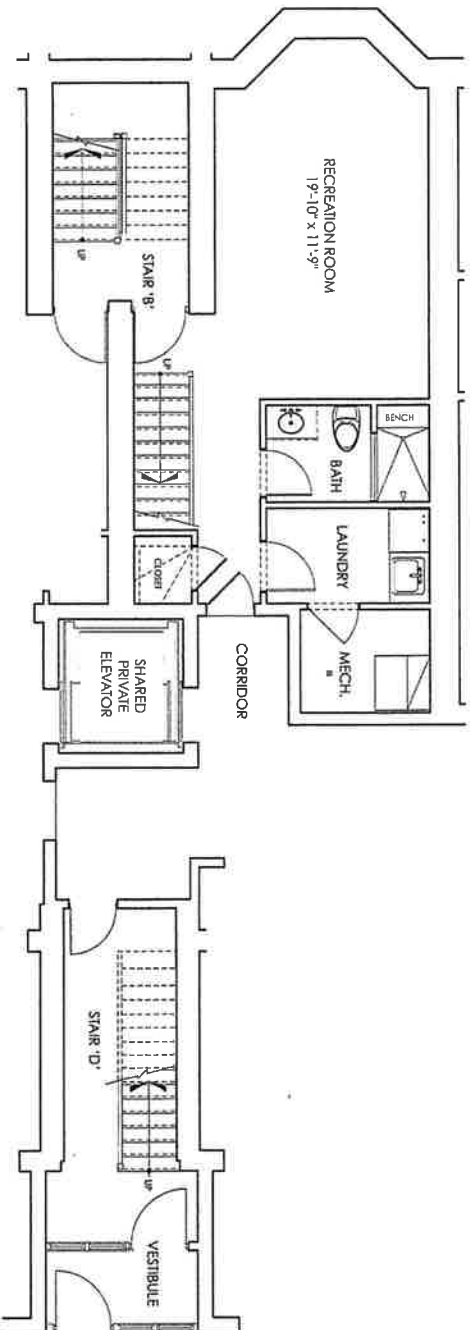

319 Lonsdale Road

SUITE 1C - MAIN & LOWER LEVEL

main & lower level

two bedroom
three baths
recreation room
patio

Suite Area
1744 sq. ft.

Outdoor Area
100 sq. ft.

Total Area
1844 sq. ft.

MAIN FLOOR • 1152 sq. ft. + PATIO 100 sq. ft.

LOWER LEVEL • 592 sq. ft.

MAIN FLOOR

319

317

LONSDALE

All areas and stated room dimensions are approximate and are subject to normal construction variances. Actual usable/living area will vary from the stated floor area. Prospective purchasers should satisfy themselves regarding the accuracy of the information presented herein. E. & O.E.