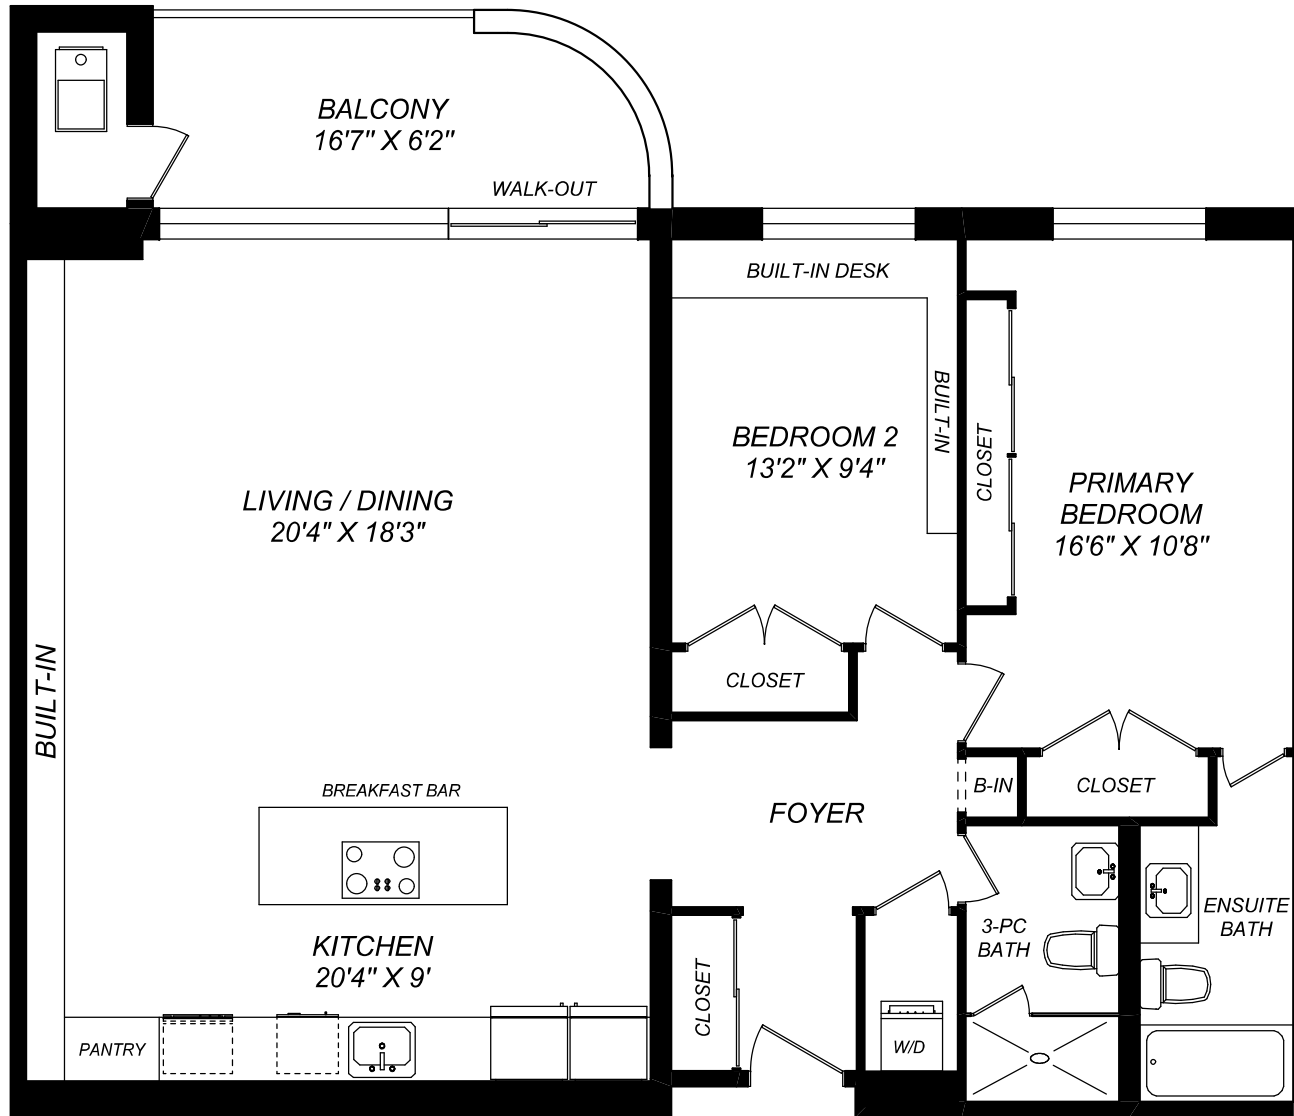

260 HEATH STREET WEST, SUITE 409

1216 SQUARE FEET

truPlan

416 573 2096

E & O.E.

Floor plan may not be 100% accurate.