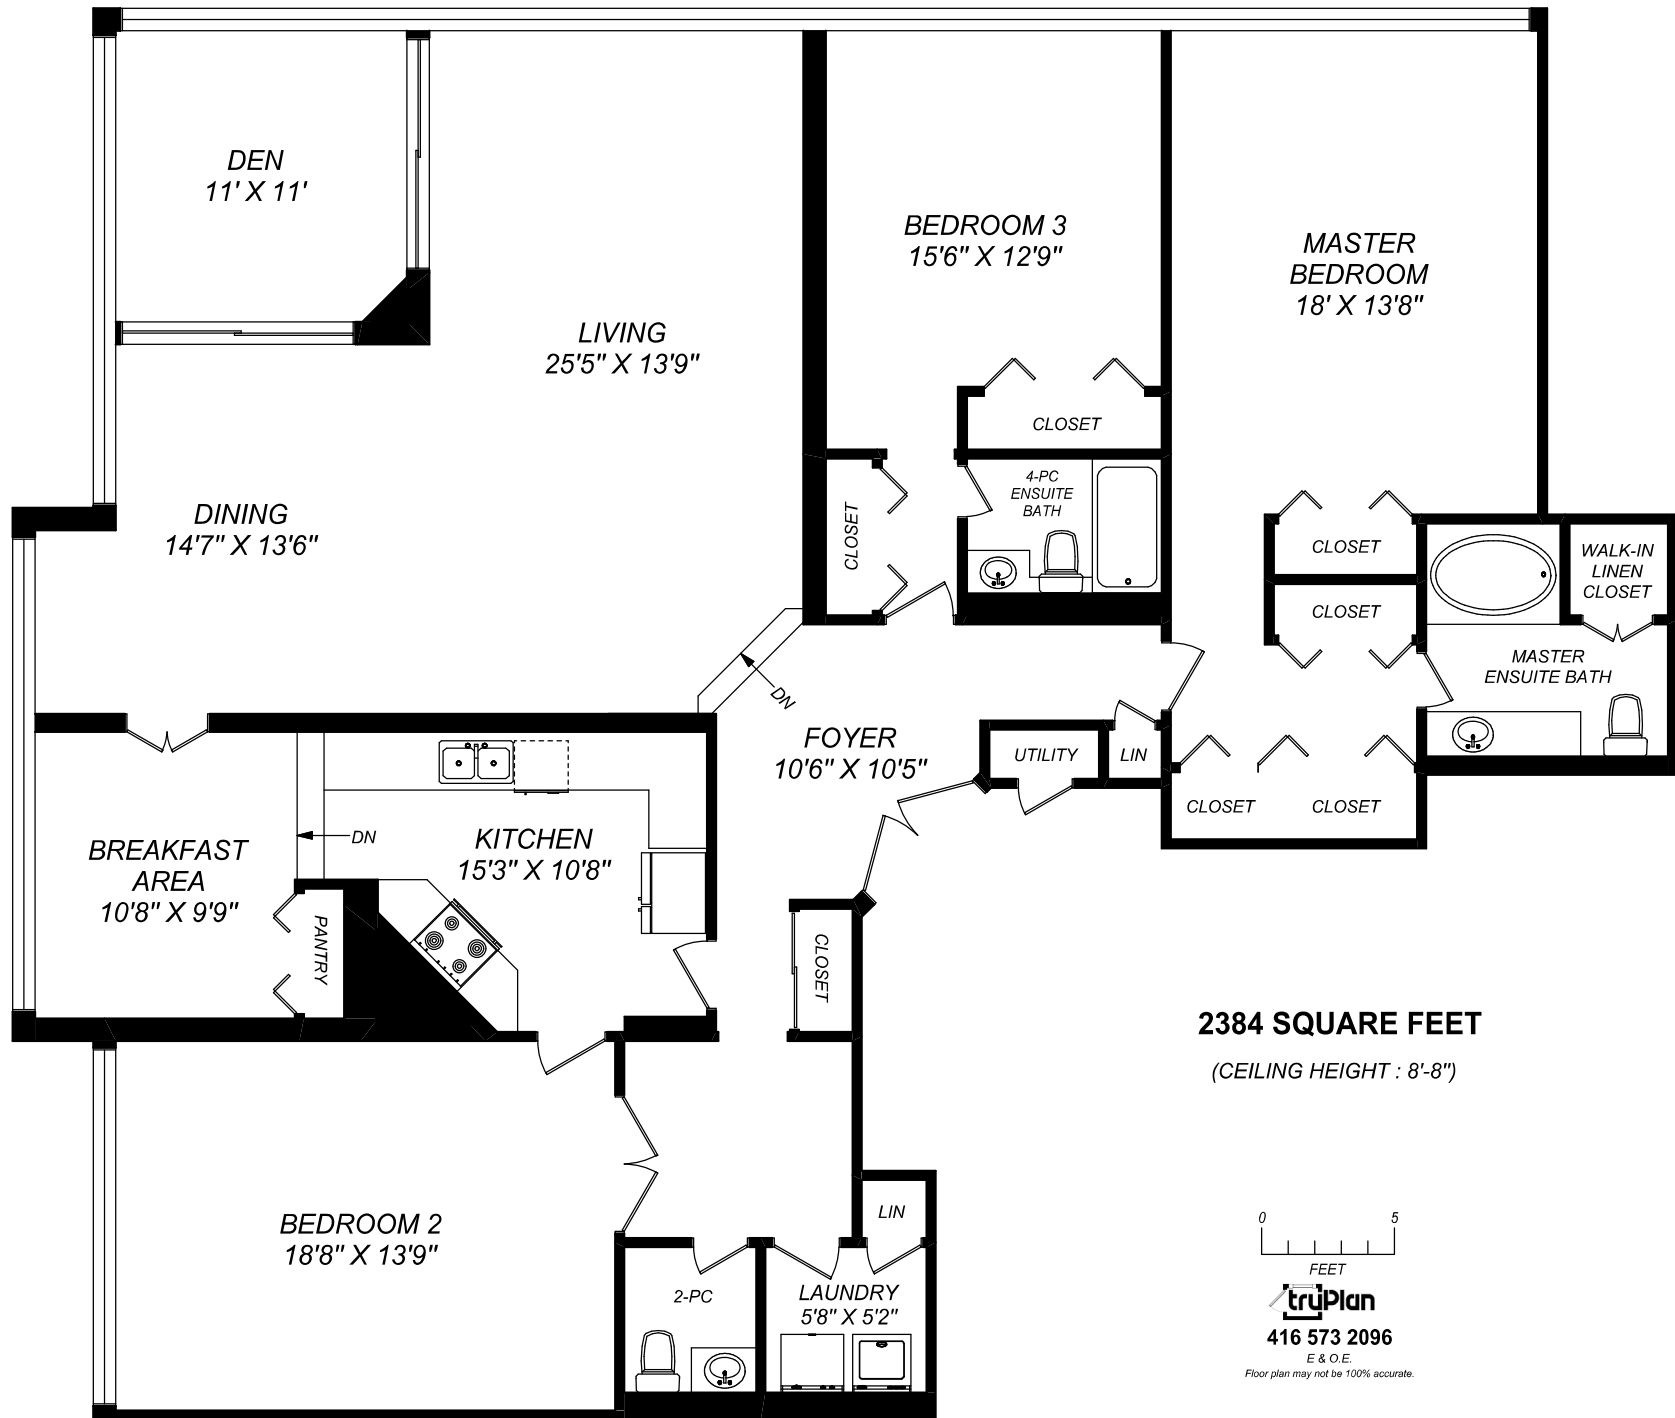

150 HEATH STREET WEST, SUITE 1102

**2384 SQUARE FEET**  
(CEILING HEIGHT : 8'-8")

**truPlan**  
416 573 2096  
E & O.E.

Floor plan may not be 100% accurate.