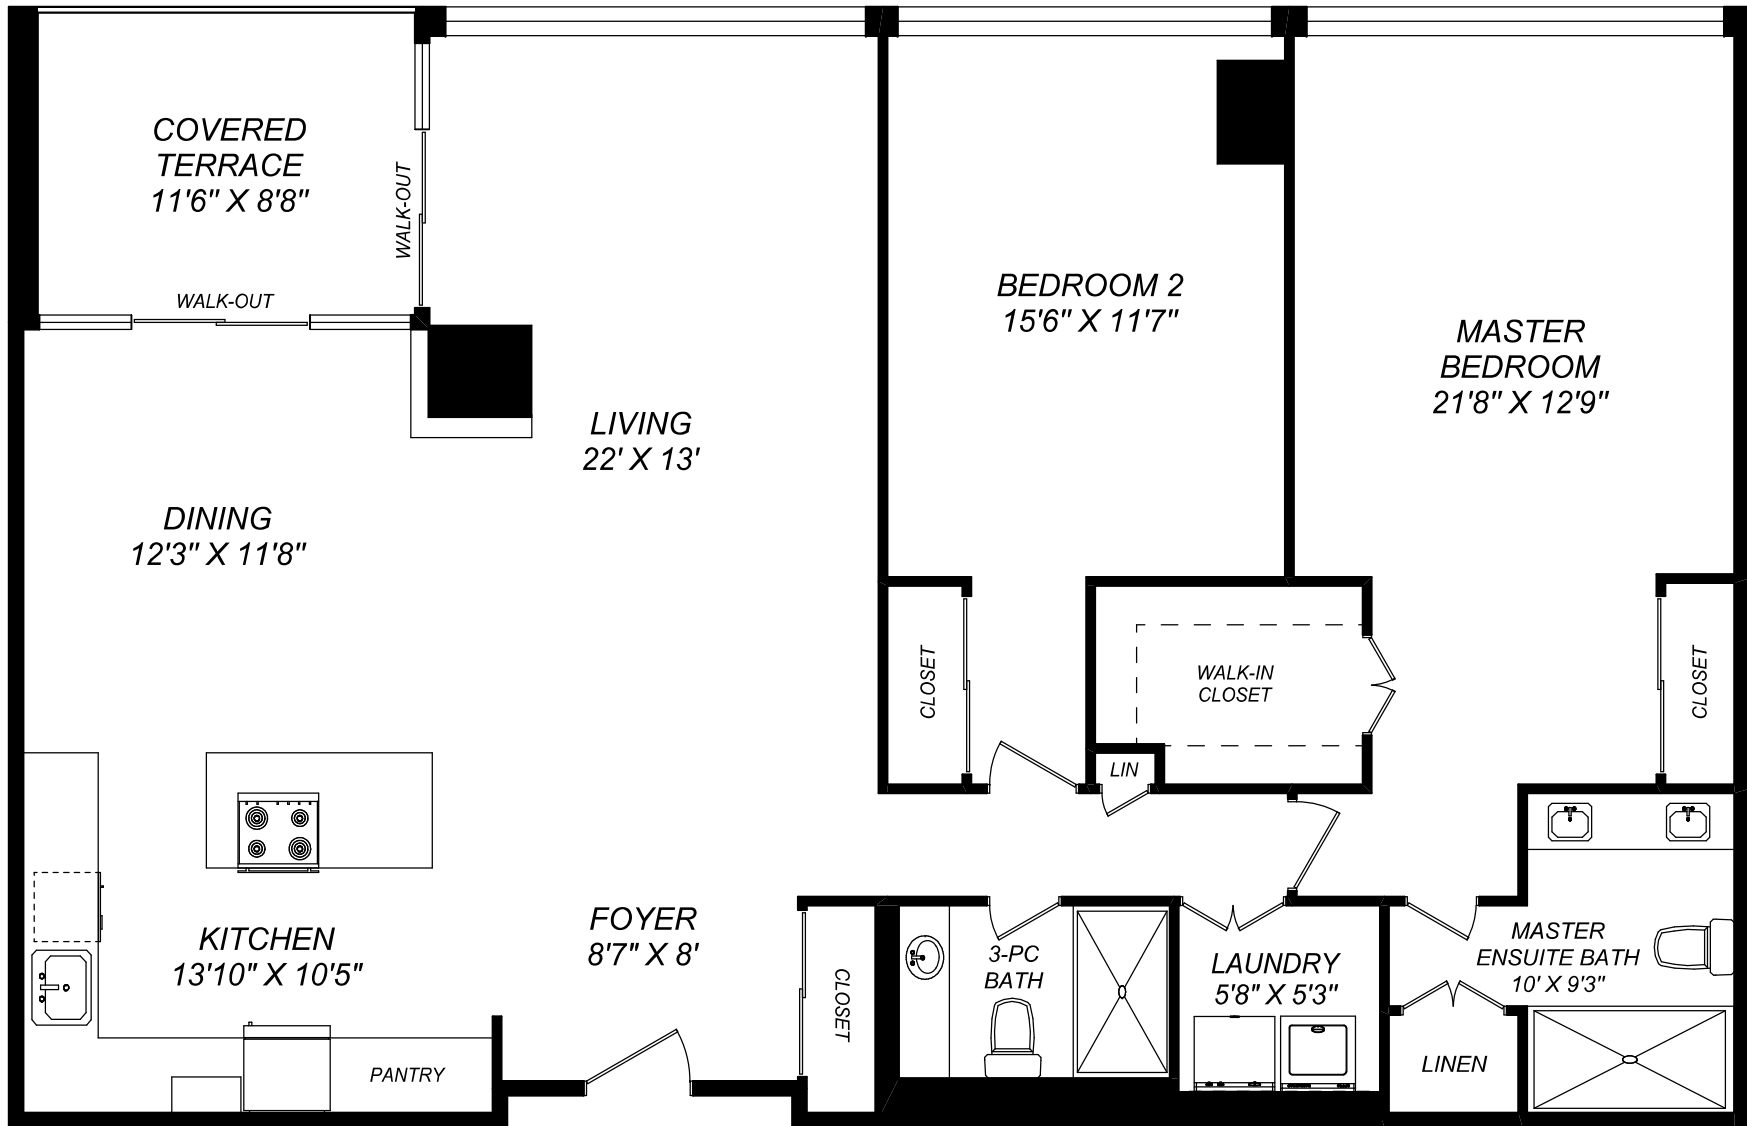

18 LOWER VILLAGE GATE, SUITE - 411

1527 SQUARE FEET

416 573 2096

E & O.E.

Floor plan may not be 100% accurate.