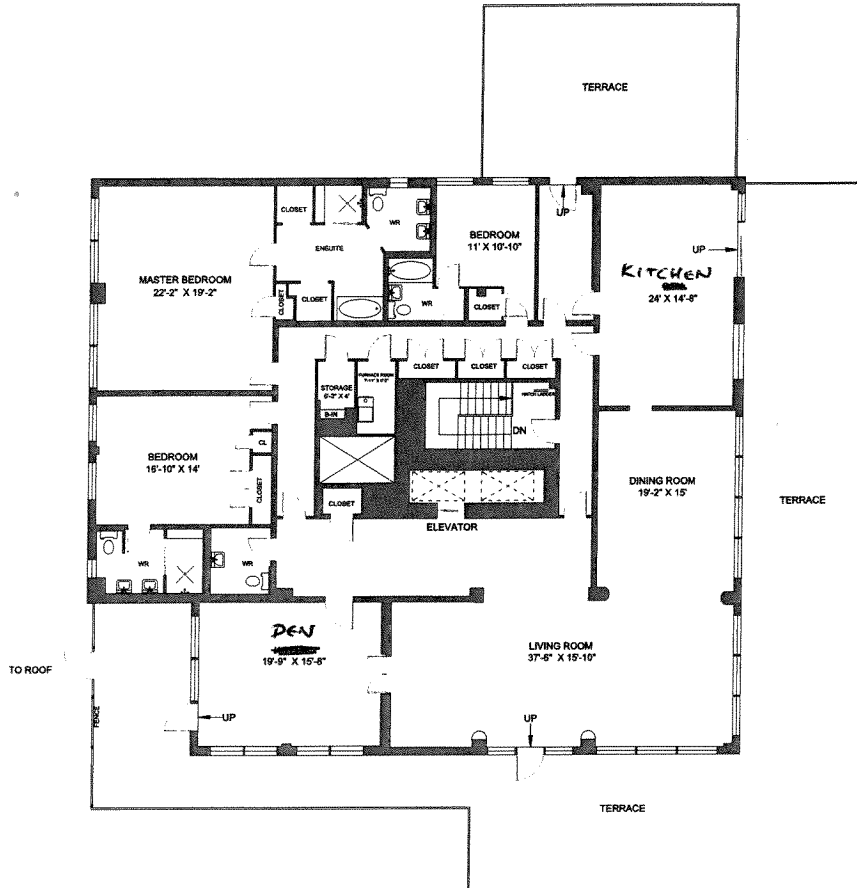

2515 BATHURST STREET TORONTO, ON

PENTHOUSE
3,953 SQ. FT.
TERRACE 2,451 SQ. FT.

FOR ILLUSTRATIVE PURPOSES ONLY.
ALL MEASUREMENTS SHOULD BE CONSIDERED APPROXIMATE.
©2019 PLANIT MEASURING®

DECEMBER 2019