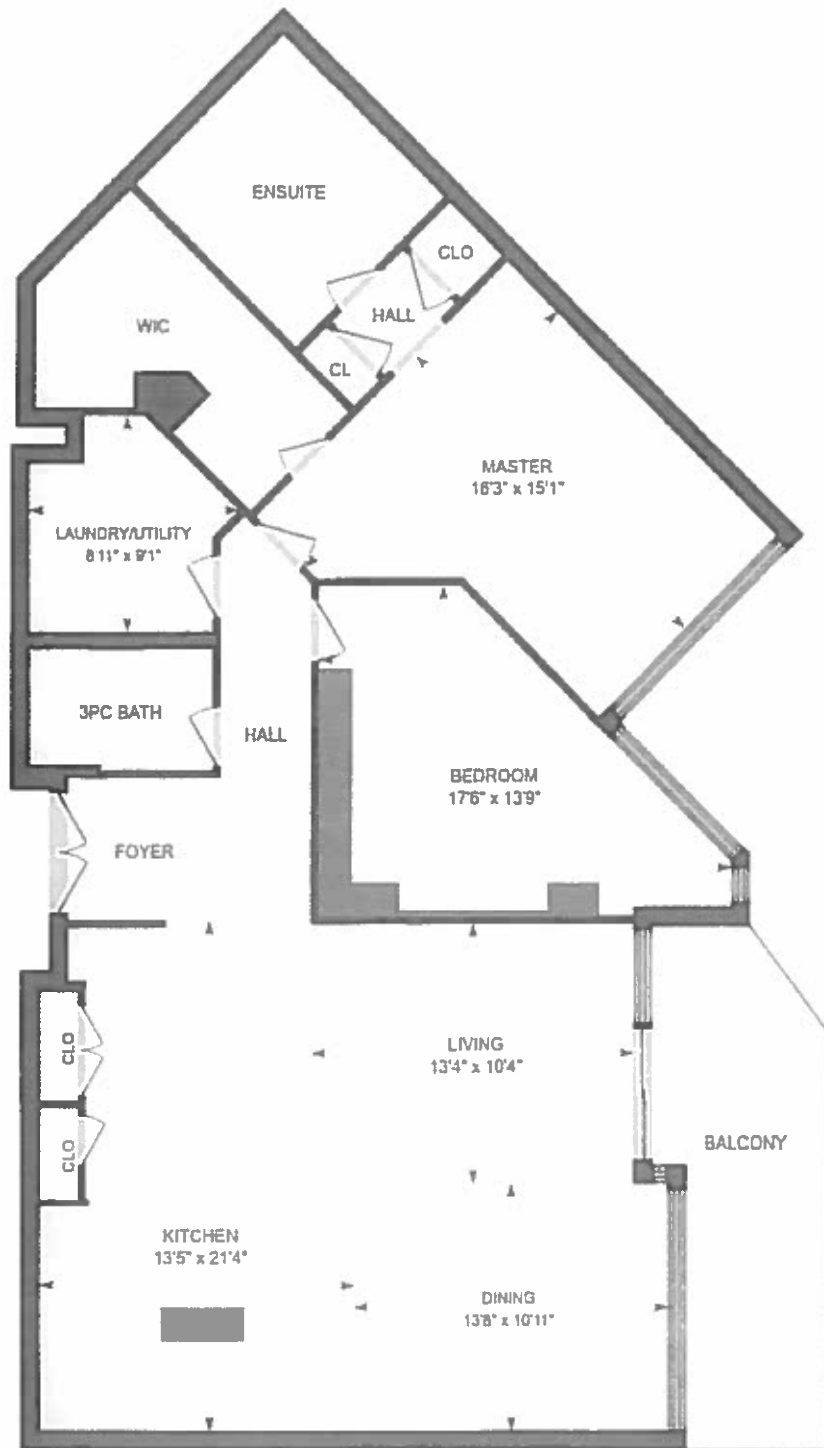

3900 Yonge St, Toronto, ON

UNIT 116

Colored regions are included in total floor area. All room dimensions and floor areas must be considered approximate and are subject to independent verification. For method of measurement please see <https://yourguide.com/measure/>.