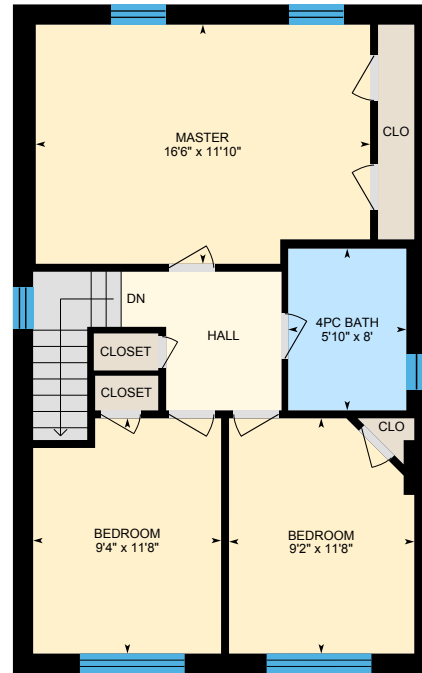

77 Rusholme Rd, Toronto, ON

PREPARED: Oct, 2019

77 Rusholme Rd, Toronto, ON

PREPARED: Oct, 2019

White regions are excluded from total floor area. All room dimensions and floor areas must be considered approximate and are subject to independent verification. For method of measurement please see <https://youriguide.com/measure/>.

77 Rusholme Rd, Toronto, ON

PREPARED: Oct, 2019

White regions are excluded from total floor area. All room dimensions and floor areas must be considered approximate and are subject to independent verification. For method of measurement please see <https://youriguide.com/measure/>.