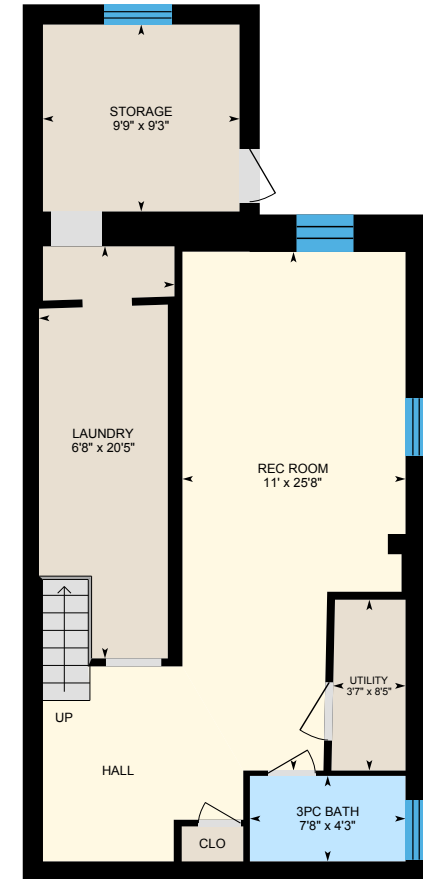

77 Rusholme Rd, Toronto, ON

PREPARED: Oct, 2019

77 Rusholme Rd, Toronto, ON

PREPARED: Oct, 2019

White regions are excluded from total floor area. All room dimensions and floor areas must be considered approximate and are subject to independent verification. For method of measurement please see <https://youriguide.com/measure/>.

77 Rusholme Rd, Toronto, ON

PREPARED: Oct, 2019

White regions are excluded from total floor area. All room dimensions and floor areas must be considered approximate and are subject to independent verification. For method of measurement please see <https://youriguide.com/measure/>.