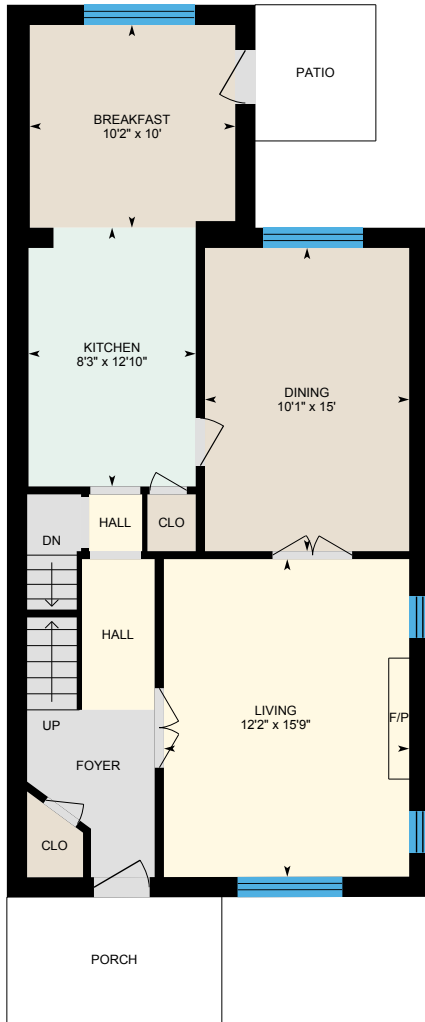

77 Rusholme Rd, Toronto, ON

PREPARED: Oct, 2019

77 Rusholme Rd, Toronto, ON

PREPARED: Oct, 2019

White regions are excluded from total floor area. All room dimensions and floor areas must be considered approximate and are subject to independent verification. For method of measurement please see <https://youriguide.com/measure/>.

77 Rusholme Rd, Toronto, ON

PREPARED: Oct, 2019

White regions are excluded from total floor area. All room dimensions and floor areas must be considered approximate and are subject to independent verification. For method of measurement please see <https://youriguide.com/measure/>.