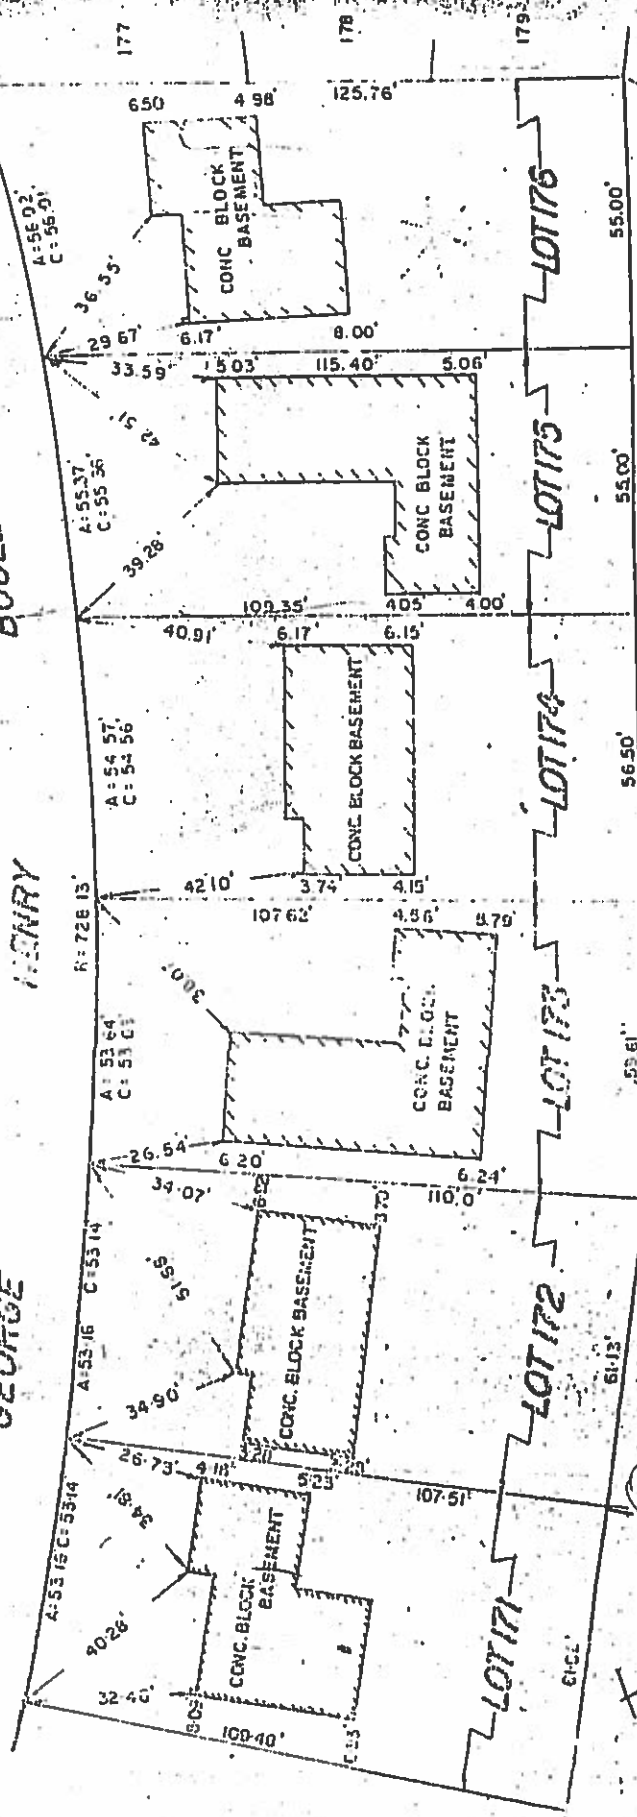

SCALE 1" = 33'

PLAN SHOWING

LOTS 171, 172, 173, 174, 175 AND 176, REG'D PLAN NO 6311,
TOWNSHIP OF NORTH YORK, COUNTY OF YORK.

BOULEVARD

GEORGE

HENRY

*MS GEORGE
HENRY
ALUS

REVISED NOV 10-1952
CITY OF TORONTO SURVEYOR
RECEIVED NOV 15 1952