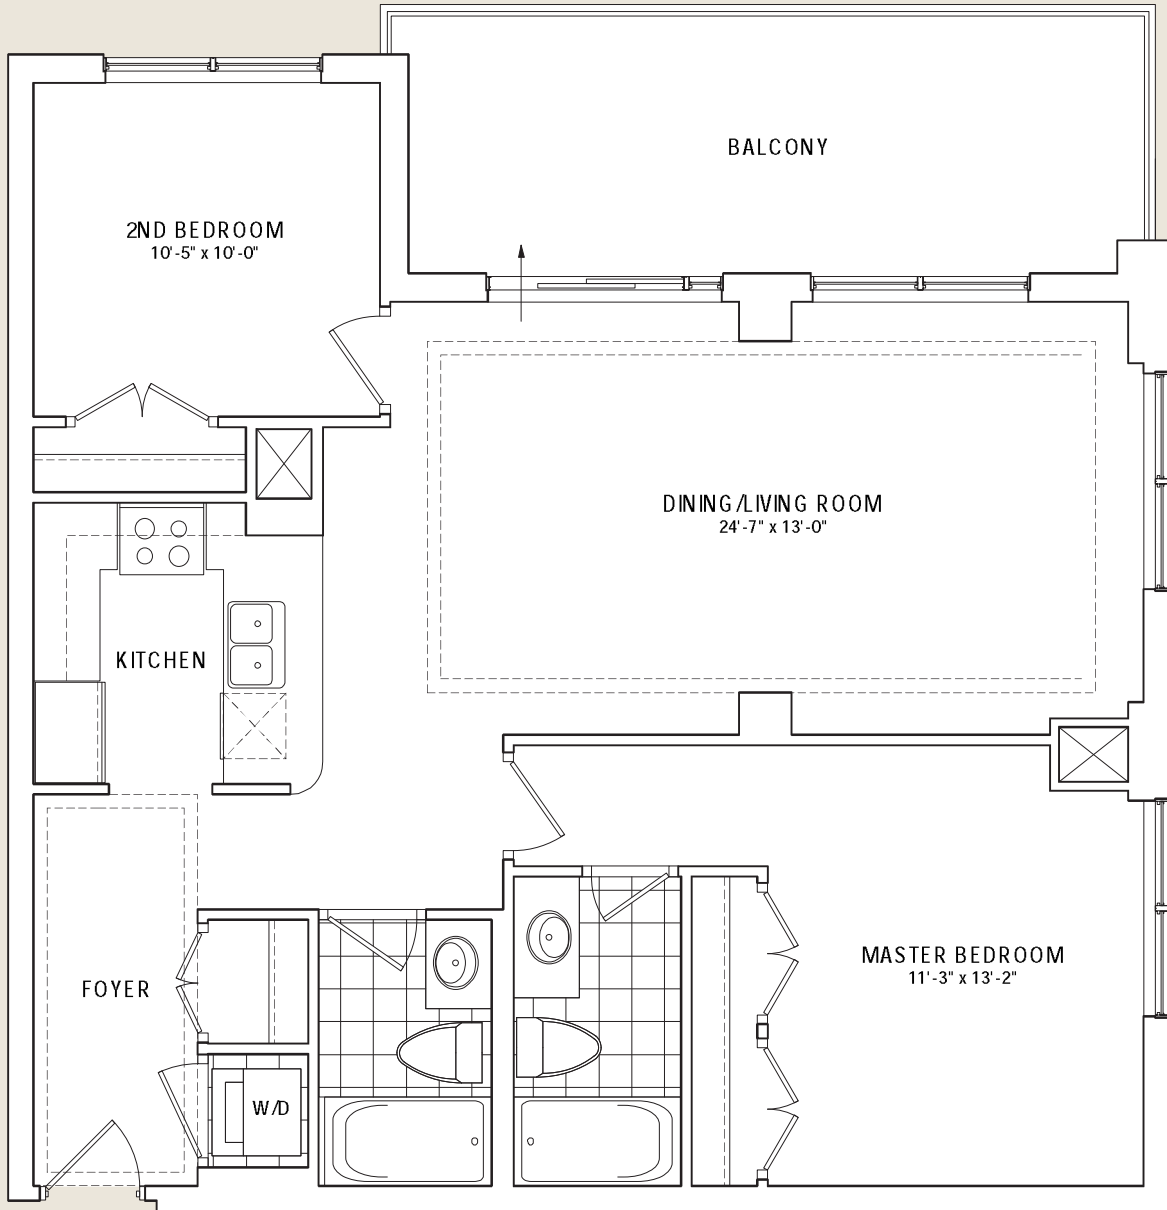

~ PHASE TWO ~

THE FAIRFAX

SUITE 9A - 2 BEDROOM - 1040 SQ.FT.

AVAILABLE ON FLOORS 1, 2 & 3

Daniels
love where you live™

All areas & stated room dimensions are approximate. Floor area measured in accordance with TARION builder bulletin #22. Actual living area will vary from floor area stated.