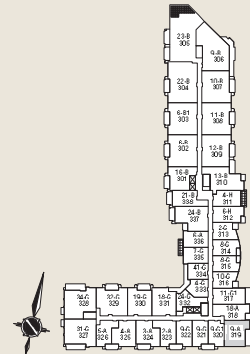

~ PHASE TWO ~

THE FAIRFAX

SUITE 9A - 2 BEDROOM - 1040 SQ.FT.

AVAILABLE ON FLOORS 1, 2 & 3

Daniels
love where you live™

All areas & stated room dimensions are approximate. Floor area measured in accordance with TARION builder bulletin #22. Actual living area will vary from floor area stated.