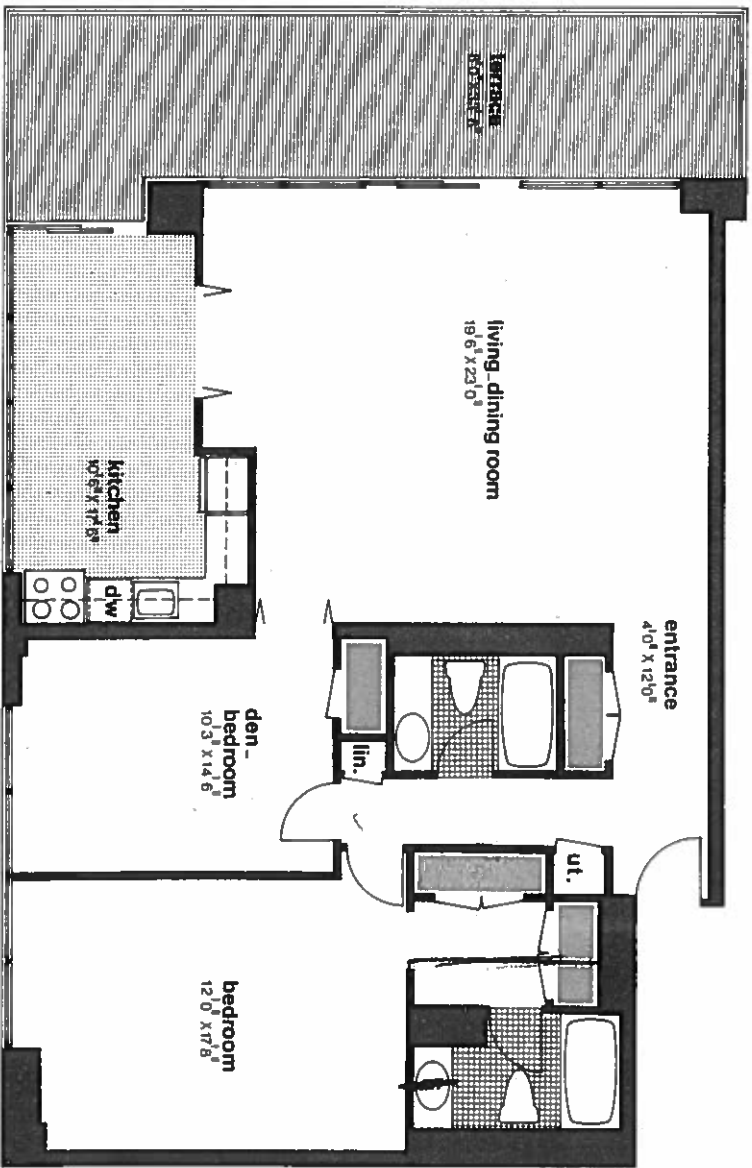

# Granite Place

63 St. Clair Avenue West

0 1 2 3 4 5

Apartment Type: 302 1102

Floor Plan