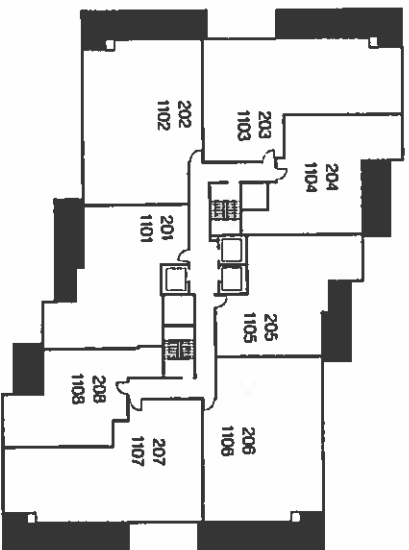

# Granite Place

63 St. Clair Avenue West

0 1 2 3 4 5

Apartment Type: 302 1102

Floor Plan