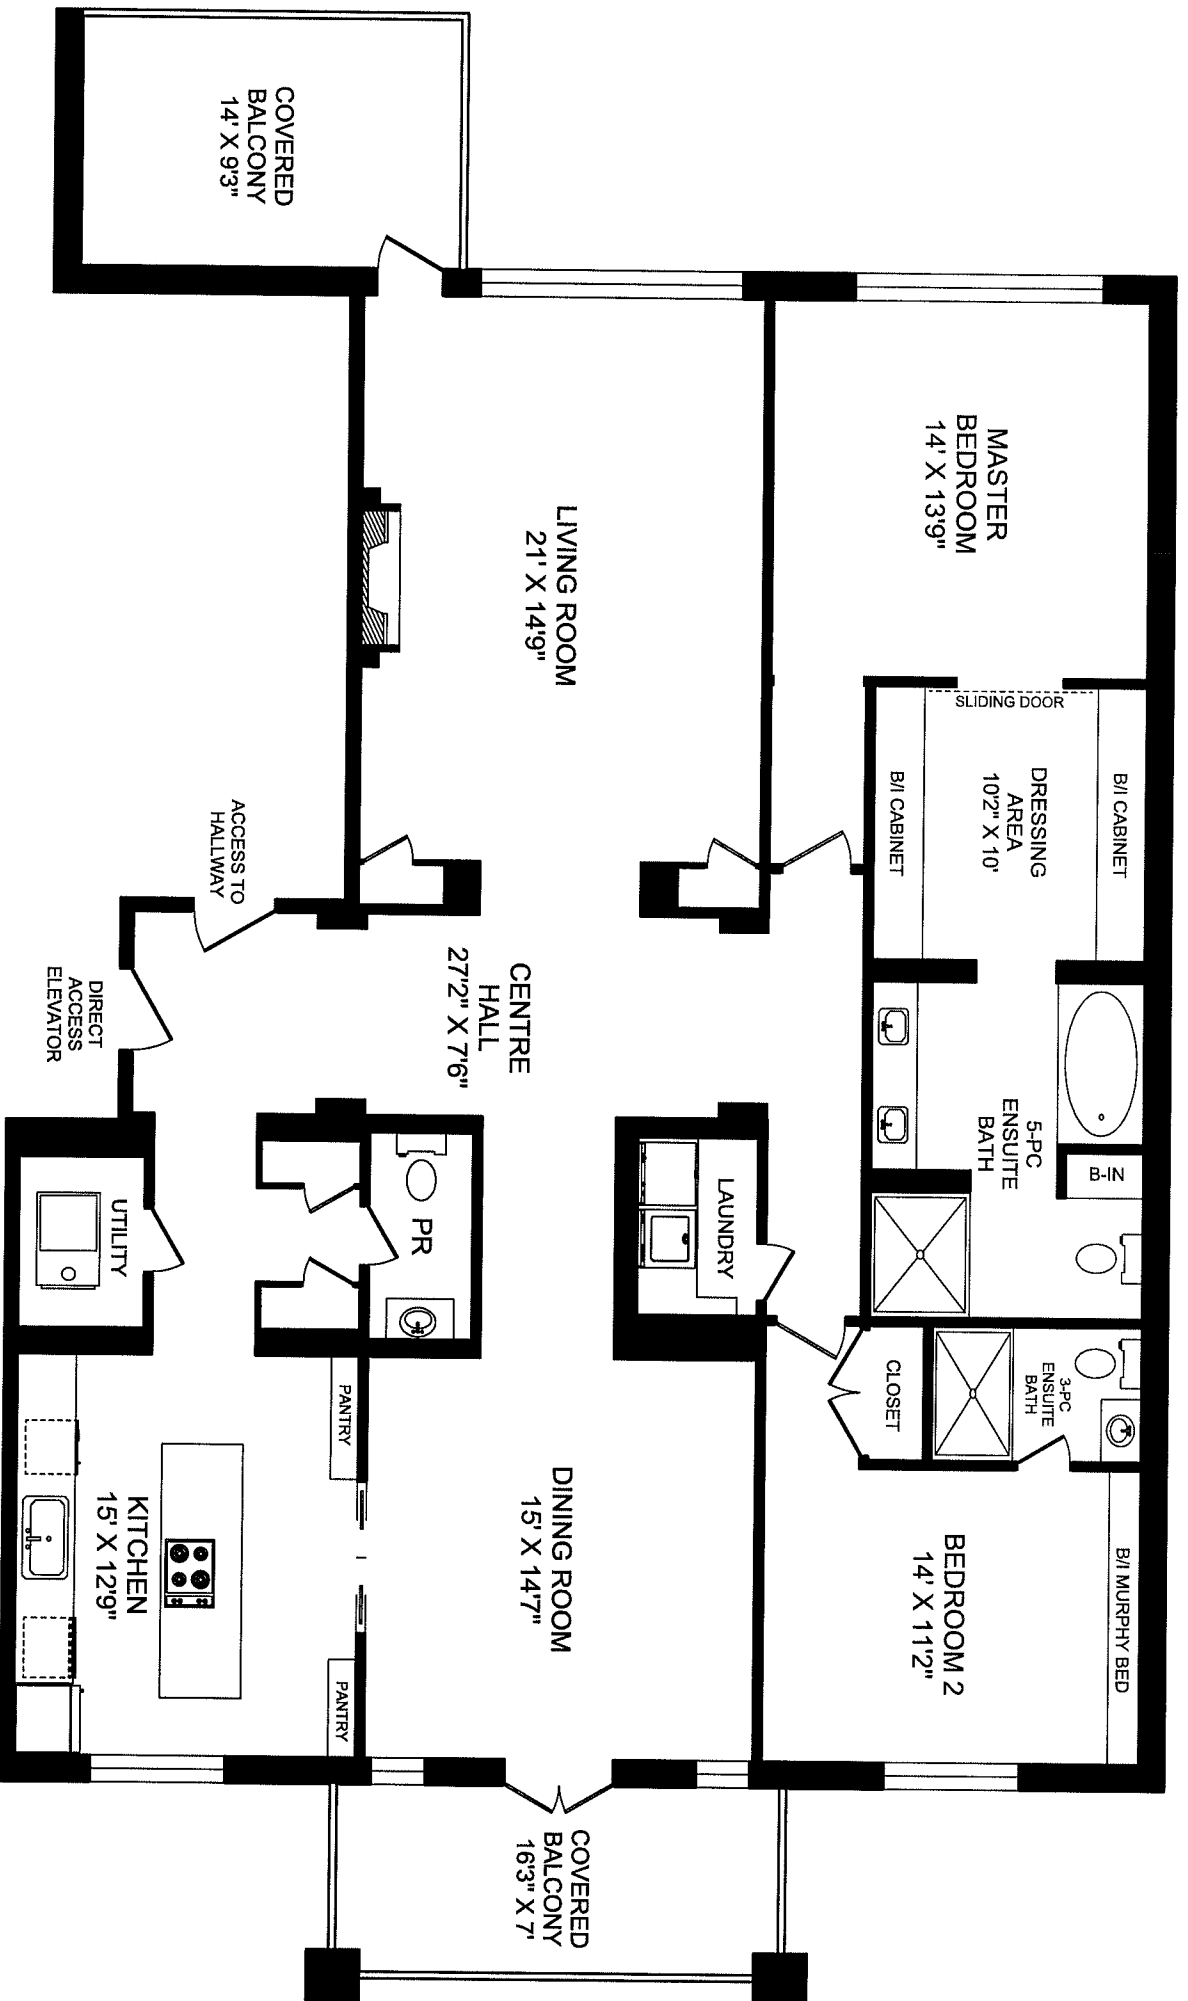

1 CHEDINGTON PLACE, SUITE 7B

2103 SQUARE FEET
(CEILING HEIGHT : 9'-0")

TRUPLAN
416 573 2096
E & O.E.

FEET

Floor plan may not be 100% accurate.